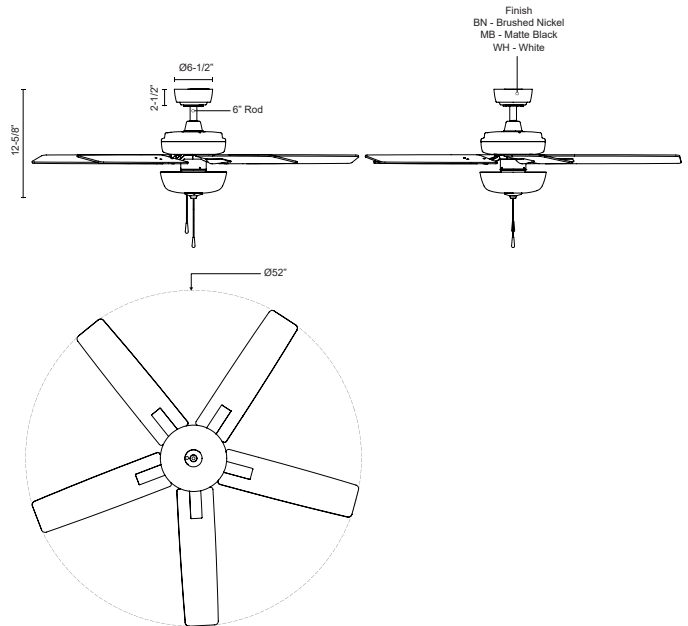

ERIKSON CF78752-LKP

FANS

PROJECT

SPECIFICATION DETAILS

Fixture Dimensions	D52" x H12-5/8"
Light Source	FAN + LED KIT with Bulb
Max Wattage	Total 83W Max [2 x 9W LED, A19 + Max 65W Motor]
Total Lumens	1600lm
Delivered Lumens	900lm*
Bulbs Included	Yes
Voltage	120V
Color Temperature	3000K
CRI (Ra)	90CRI
LED Rated Life	25,000 hours
Diffuser Details	Frosted Polymeric Lens
Rod Length	6" (for different rod length, contact factory)
Minimum Hang Height	18"
Sloped Ceiling Adaptable	Yes, Up to 20 Degrees
Location	Damp
Illumination Direction	Down
Canopy Dimensions	D6-1/2" x H2-1/2"
Minimum Distance to Floor	84"
Ceiling to Blade Distance	10-1/8"
Blade	5 Blades @ 12 Degree Pitch
Control	Pull Chain
Fan RPM	3 Speed, 50-120rpm
CFM	4165 Max
Airflow Efficiency (CFM/WATT)	85 Max
Estimated Yearly Energy Cost ($)	10
Material	Steel + MDF

DESCRIPTION

Meet Erikson: A fan collection embodying simplicity and versatility. Its clean design offers reversible blade finishes for a customized look. With options for pull chain or wall switch controls and the choice of including an A19 bulb-based light kit, Erikson ensures both functionality and style tailored to your preferences.

- Pull Chain or Wall Control option
- Reversible Fan Blades
- A19 bulb recommended for light kit fan (BULBS INCLUDED)
- Perfect for bedrooms, living rooms, and more!

KUZCO

CANADA: 19054 28TH AVENUE - SURREY, BC V3Z 6M3
USA: 3035 E. LONE MOUNTAIN ROAD - LAS VEGAS, NV 89081

WWW.KUZCOLIGHTING.COM

COMMENT