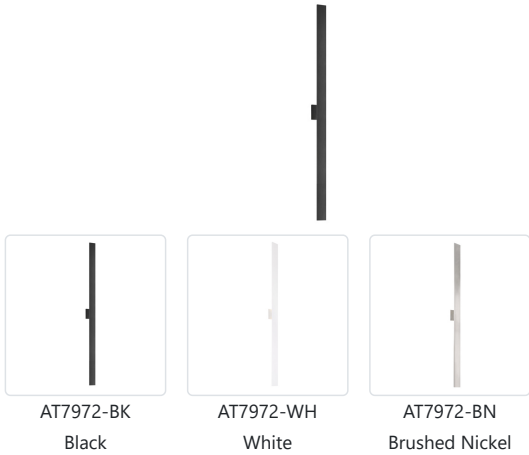

VESTA AT7972

WALL

PROJECT

SPECIFICATION DETAILS

Fixture Dimensions	W3" x H72" x E2-3/8"
Light Source	AC LED Module
Wattage	92W
Total Lumens	7200lm
Delivered Lumens	WH-5175lm*
Voltage	120V
Color Temperature	3000K
CRI (Ra)	90CRI
Optional Color Temps	2700K - 5000K Available, Minimum Order Quantities Apply
LED Rated Life	50,000 hours
Dimming	100% - 10%, ELV Dimmer (Not Included)
Glass Details	Frosted Glass
ADA Compliant	Yes
Location	Wet
Illumination Direction	Backlit
Mounting Style	All Orientation; Wall;
Canopy Dimensions	W5-1/8" x H5-1/8" x E3/8"
Paint Finish	BK02; BN02; WH02;

* For custom options, consult factory for details.

* For warranty information, please visit www.kuzcolighting.com/warranty

DESCRIPTION

Timeless simplicity with versatile purpose is offered with this wall sconce that measures 72 inches in length. Vesta mounts horizontally or vertically from a matching aluminum square affixed in the middle of the rectangular beam of formed aluminum. The concealed LEDs illuminate the mounting beam creating pool of light on the wall. Vesta is available in three different finishes: black or white powder coating and brushed nickel.