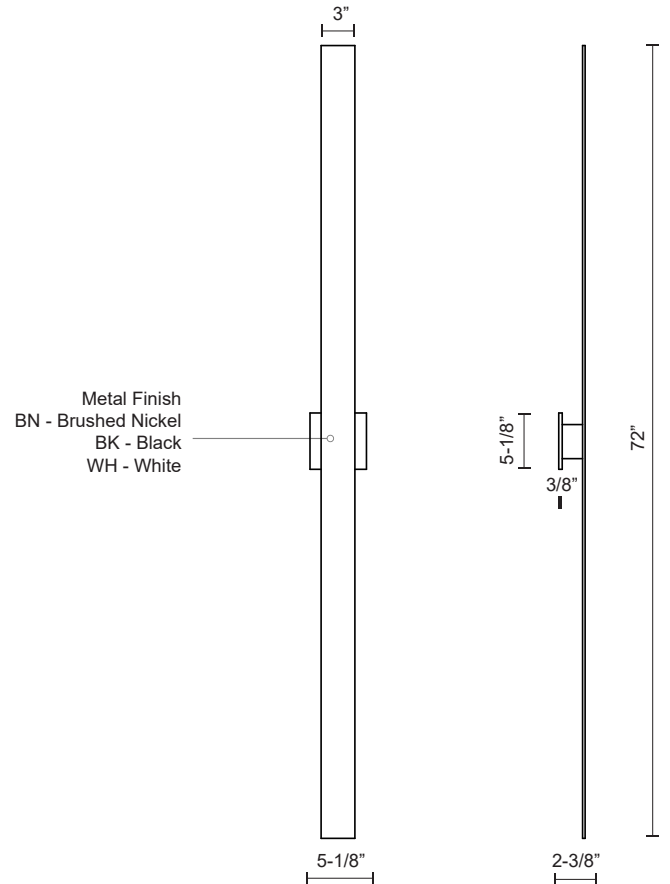

VESTA AT7972

WALL

PROJECT

SPECIFICATION DETAILS

Fixture Dimensions	W3" x H72" x E2-3/8"
Light Source	AC LED Module
Wattage	92W
Total Lumens	7200lm
Delivered Lumens	WH-5175lm*
Voltage	120V
Color Temperature	3000K
CRI (Ra)	90CRI
Optional Color Temps	2700K - 5000K Available, Minimum Order Quantities Apply
LED Rated Life	50,000 hours
Dimming	100% - 10%, ELV Dimmer (Not Included)
Glass Details	Frosted Glass
ADA Compliant	Yes
Location	Wet
Illumination Direction	Backlit
Mounting Style	All Orientation; Wall;
Canopy Dimensions	W5-1/8" x H5-1/8" x E3/8"
Paint Finish	BK02; BN02; WH02;

* For custom options, consult factory for details.

* For warranty information, please visit www.kuzcolighting.com/warranty

DESCRIPTION

Timeless simplicity with versatile purpose is offered with this wall sconce that measures 72 inches in length. Vesta mounts horizontally or vertically from a matching aluminum square affixed in the middle of the rectangular beam of formed aluminum. The concealed LEDs illuminate the mounting beam creating pool of light on the wall. Vesta is available in three different finishes: black or white powder coating and brushed nickel.