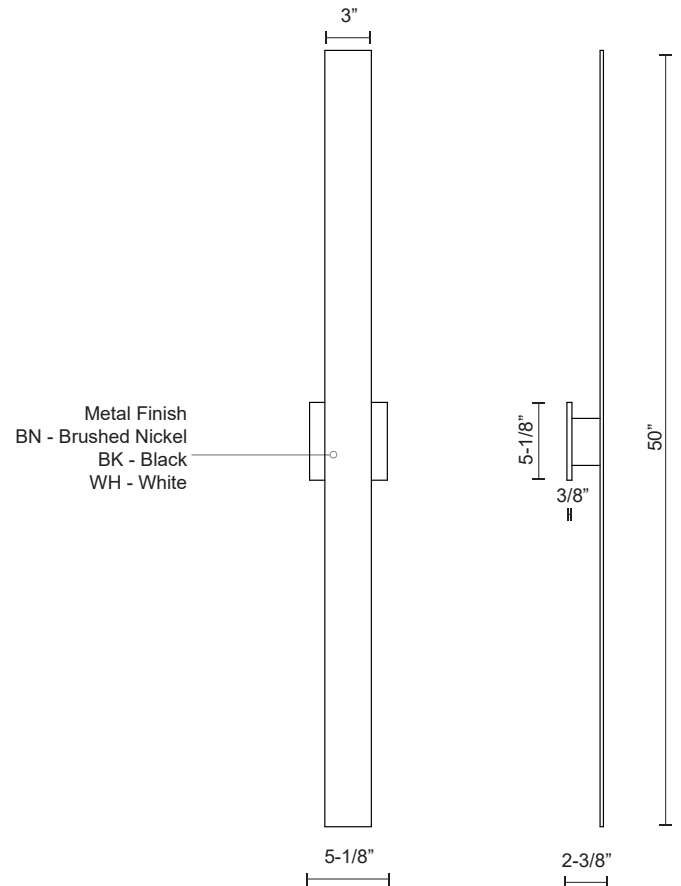

VESTA AT7950

WALL

PROJECT

SPECIFICATION DETAILS

Fixture Dimensions	W3" x H50" x E2-3/8"
Light Source	AC LED Module
Wattage	58W
Total Lumens	4800lm
Delivered Lumens	BK-3026lm; BN-3069lm; WH-3226lm;
Voltage	120V
Color Temperature	3000K
CRI (Ra)	90CRI
Optional Color Temps	2700K - 5000K Available, Minimum Order Quantities Apply
LED Rated Life	50,000 hours
Dimming	100% - 10%, ELV Dimmer (Not Included)
Glass Details	Frosted Glass
ADA Compliant	Yes
Location	Wet
Illumination Direction	Backlit
Mounting Style	All Orientation; Wall;
Canopy Dimensions	W5-1/8" x H5-1/8" x E3/8"
Paint Finish	BK02; BN02; WH02;

* For custom options, consult factory for details.

* For warranty information, please visit www.kuzcolighting.com/warranty

DESCRIPTION

Timeless simplicity with versatile purpose is offered with this wall sconce that measures 50 inches in length. Vesta mounts horizontally or vertically from a matching aluminum square affixed in the middle of the rectangular beam of formed aluminum. The concealed LEDs illuminate the mounting plane creating pool of light on the wall. Vesta is available in three different finishes: black or white powder coating and brushed nickel.