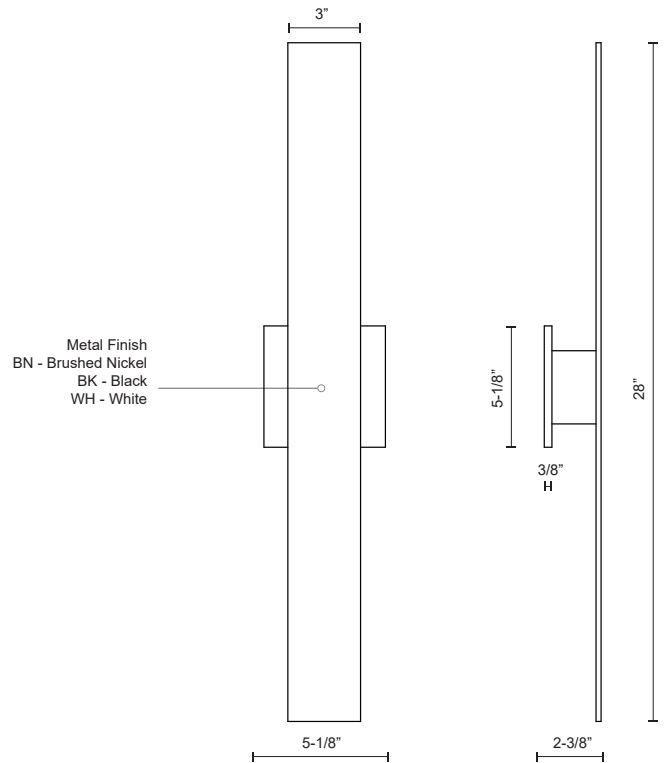

VESTA AT7928

WALL

PROJECT

DESCRIPTION

Timeless simplicity with versatile purpose is offered with this wall sconce that measures 28 inches in length. Vesta mounts horizontally or vertically from a matching aluminum square affixed in the middle of the rectangular beam of formed aluminum. The concealed LEDs illuminate the mounting plane creating pool of light on the wall. Vesta is available in three different finishes: black or white powder coating and brushed nickel.

AT7928-BN
Brushed Nickel

AT7928-BK
Black

AT7928-WH
White

SPECIFICATION DETAILS

* For custom options, consult factory for details.

Fixture Dimensions	W3" x H28" x E2-3/8"
Light Source	AC LED Module
Wattage	31W
Total Lumens	2400lm
Delivered Lumens	BK-1566lm; BN-1575lm; WH-1725lm;
Voltage	120V
Color Temperature	3000K
CRI (Ra)	90CRI
Optional Color Temps	2700K - 5000K Available, Minimum Order Quantities Apply
LED Rated Life	50,000 hours
Dimming	100% - 10%, ELV Dimmer (Not Included)
Glass Details	Frosted Glass
ADA Compliant	Yes
Location	Wet
Compliance	ADA
Warranty	5 Years
Illumination Direction	Backlit
Mounting Style	All Orientation; Wall;
Canopy Dimensions	W5-1/8" x H5-1/8" x E3/8"