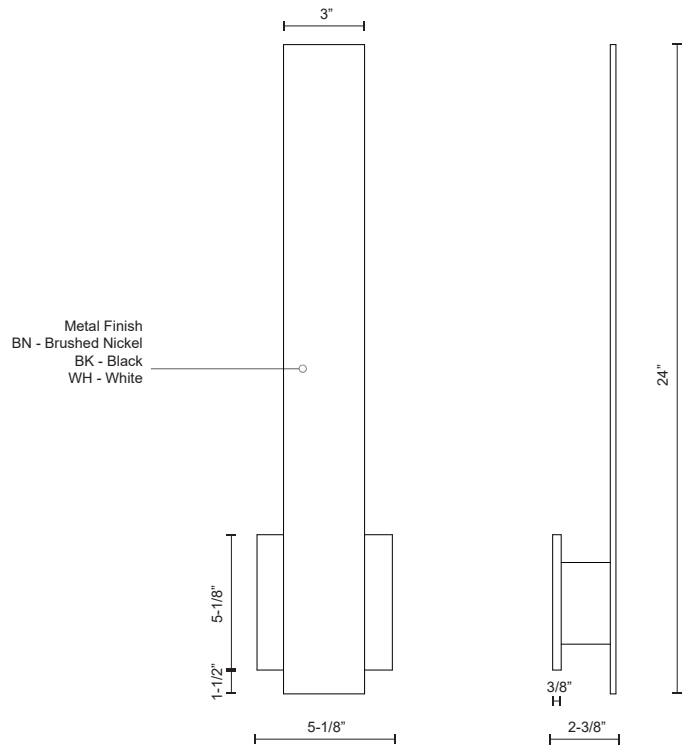

VESTA AT7924

WALL

PROJECT

DESCRIPTION

Timeless simplicity with versatile purpose is offered with this wall sconce that measures 24 inches in length. Vesta mounts horizontally or vertically from a matching aluminum square affixed in the middle of the rectangular beam of formed aluminum. The concealed LEDs illuminate the mounting plane creating pool of light on the wall. Vesta is available in three different finishes: black or white powder coating and brushed nickel.

SPECIFICATION DETAILS

Fixture Dimensions	W3" x H24" x E2-3/8"
Light Source	AC LED Module
Wattage	24W
Total Lumens	1800lm
Delivered Lumens	BK-1190lm; BN-1207lm; WH-1247lm;
Voltage	120V
Color Temperature	3000K
CRI (Ra)	90CRI
Optional Color Temps	2700K - 5000K Available, Minimum Order Quantities Apply
LED Rated Life	50,000 hours
Dimming	100% - 10%, ELV Dimmer (Not Included)
Glass Details	Frosted Glass
ADA Compliant	Yes
Location	Wet
Compliance	ADA
Illumination Direction	Backlit
Mounting Style	All Orientation; Wall;
Canopy Dimensions	W5-1/8" x H5-1/8" x E3/8"

* For custom options, consult factory for details.

* For warranty information, please visit www.kuzcolighting.com/warranty

KUZCO

19054 28TH AVENUE
SURREY - BC V3Z 6M3
CANADA

WWW.KUZCOLIGHTING.COM

COMMENT