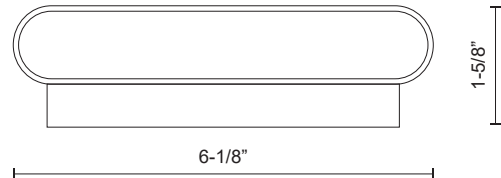

COMMENT

KUZCO

CANADA: 19054 28TH AVENUE - SURREY, BC V3Z 6M3

USA: 3035 E. LONE MOUNTAIN ROAD - LAS VEGAS, NV 89081

WWW.KUZCOLIGHTING.COM

© 2021 KUZCO LIGHTING. ALL RIGHTS RESERVED.