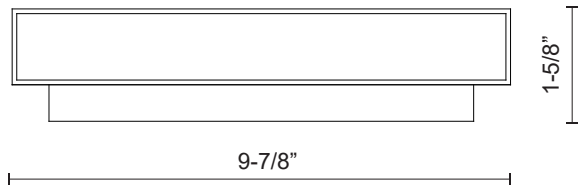

KUZCO

CANADA: 19054 28TH AVENUE - SURREY, BC V3Z 6M3

USA: 3035 E. LONE MOUNTAIN ROAD - LAS VEGAS, NV 89081

WWW.KUZCOLIGHTING.COM

© 2021 KUZCO LIGHTING. ALL RIGHTS RESERVED.

COMMENT