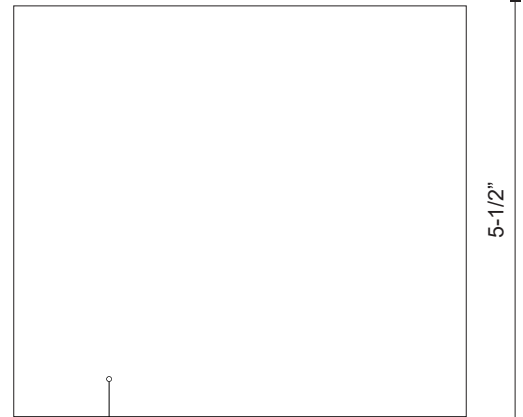

MICA AT6606-BG

WALL

PROJECT

SPECIFICATION DETAILS

Fixture Dimensions	W6-1/8" x H5-1/2" x E1-5/8"
Light Source	LED with DC Driver
Wattage	15W
Total Lumens	1200lm
Delivered Lumens	BG-786lm
Voltage	120V
Color Temperature	3000K
CRI (Ra)	90CRI
Optional Color Temps	2700K - 5000K Available, Minimum Order Quantities Apply
LED Rated Life	50,000 hours
Dimming	100% - 10%, TRIAC or ELV Dimmer (Not Included)
Glass Details	Frosted Glass
ADA Compliant	Yes
Location	Dry
Illumination Direction	Up and Down
Mounting Style	All Orientation; Wall;
CEC Title 24 JA8	Yes, JA8-2022
Paint Finish	BG01

* For custom options, consult factory for details.

* For warranty information, please visit www.kuzcolighting.com/warranty

DESCRIPTION

This minimalist sleek cast-aluminum wall sconce is a beautiful addition to any indoor or outdoor application. Finished with a high-end brushed gold cast-aluminum. Premium frosted optical lenses which emits the light from the fixture evenly against the wall.

Metal Finish
BG - Brushed Gold
(Dry Locations Only)

Frosted Glass