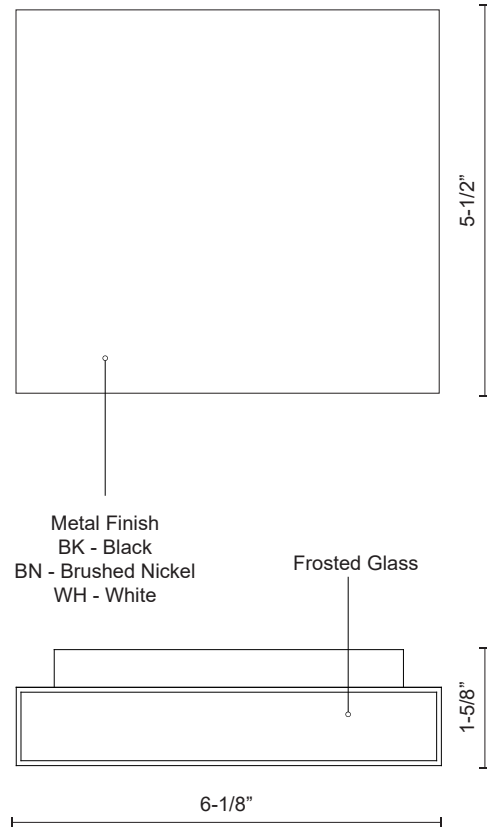

MICA AT6606

WALL

PROJECT

AT6606-BK
Black

AT6606-BN
Brushed Nickel

AT6606-WH
White

SPECIFICATION DETAILS

* For custom options, consult factory for details.

| | |
|-------------------------------|---|
| Fixture Dimensions | W6-1/8" x H5-1/2" x E1-5/8" |
| Light Source | AC LED Module |
| Wattage | 15W |
| Total Lumens | 1200lm |
| Delivered Lumens | BK-252lm; BN-518lm; WH-580lm; |
| Voltage | 120V |
| Color Temperature | 3000K |
| CRI (Ra) | 90CRI |
| Optional Color Temps | 2700K - 5000K Available, Minimum Order Quantities Apply |
| LED Rated Life | 50,000 hours |
| Dimming | 100% - 10%, ELV Dimmer (Not Included) |
| Glass Details | Frosted Glass |
| ADA Compliant | Yes |
| Location | Wet |
| Compliance | ADA |
| Warranty | 5 Years |
| Illumination Direction | Up and Down |
| Mounting Style | All Orientation; Wall; |

DESCRIPTION

This all-terior minimalist sleek cast-aluminum wall sconce is a beautiful addition to any indoor or outdoor application. Finished with a high-end brushed nickel or powder-coated white or black cast-aluminum. Premium frosted optical lenses which emits the light from the fixture evenly against the wall.