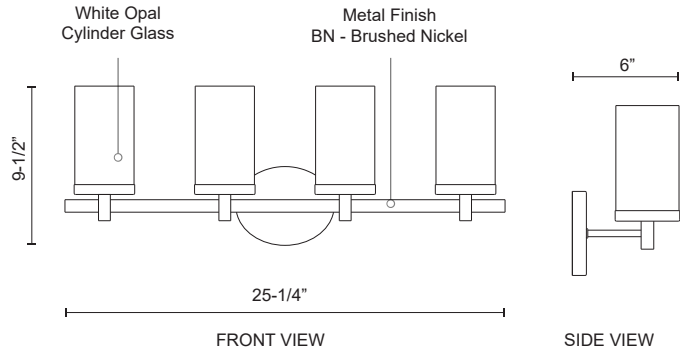

**EXETER
70274
VANITY**

PROJECT

DESCRIPTION

Four lamp vanity with white opal cylinder glass with your choice of brushed nickel metal back plate. Can be mounted upward or downward.

70274BN
Brushed Nickel

SPECIFICATION DETAILS

* For custom options, consult factory for details.

Fixture Dimensions	W25-1/4" x H9-1/2" x E6"
Lamp Type	Incandescent, A19, Medium Base
Bulbs Included	No
Wattage	4 x 60W
Voltage	120V
Glass Details	White Opal Glass
Location	Damp
Warranty	5 Years
Canopy Dimensions	W7-7/8" x H5-3/4" x E7/8"