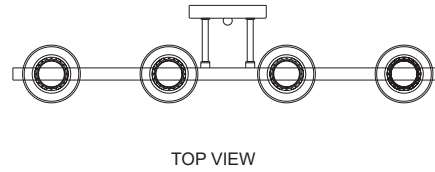

**EXETER
70274
VANITY**

PROJECT

DESCRIPTION

Four lamp vanity with white opal cylinder glass with your choice of brushed nickel metal back plate. Can be mounted upward or downward.

70274BN
Brushed Nickel

SPECIFICATION DETAILS

* For custom options, consult factory for details.

Fixture Dimensions	W25-1/4" x H9-1/2" x E6"
Lamp Type	Incandescent, A19, Medium Base
Bulbs Included	No
Wattage	4 x 60W
Voltage	120V
Glass Details	White Opal Glass
Location	Damp
Warranty	5 Years
Canopy Dimensions	W7-7/8" x H5-3/4" x E7/8"