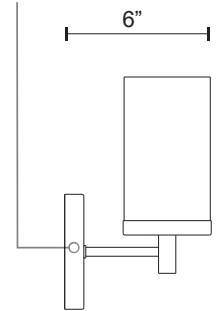

DESCRIPTION

Two lamp vanity with white opal cylinder glass with your choice of chrome metal back plate. Can be mounted upward or downward.

70272CH
Chrome

White Opal
Cylinder Glass

FRONT VIEW

Metal Finish
CH - Chrome

SIDE VIEW

TOP VIEW

SPECIFICATION DETAILS

* For custom options, consult factory for details.

Fixture Dimensions	W12-1/2" x H9-1/2" x E6"
Lamp Type	Incandescent, A19, Medium Base
Bulbs Included	No
Wattage	2 x 60W
Voltage	120V
Glass Details	White Opal Glass
Location	Damp
Warranty	5 Years
Canopy Dimensions	W7-7/8" x H5-3/4" x E7/8"