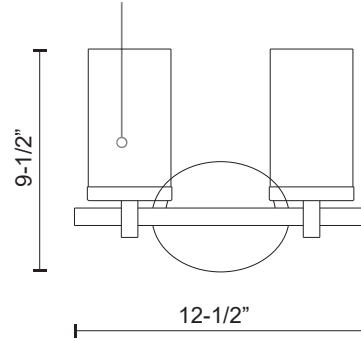

DESCRIPTION

Two lamp vanity with white opal cylinder glass with your choice of chrome metal back plate. Can be mounted upward or downward.

70272CH
Chrome

White Opal
Cylinder Glass

FRONT VIEW

Metal Finish
CH - Chrome

SIDE VIEW

TOP VIEW

SPECIFICATION DETAILS

* For custom options, consult factory for details.

Fixture Dimensions	W12-1/2" x H9-1/2" x E6"
Lamp Type	Incandescent, A19, Medium Base
Bulbs Included	No
Wattage	2 x 60W
Voltage	120V
Glass Details	White Opal Glass
Location	Damp
Warranty	5 Years
Canopy Dimensions	W7-7/8" x H5-3/4" x E7/8"