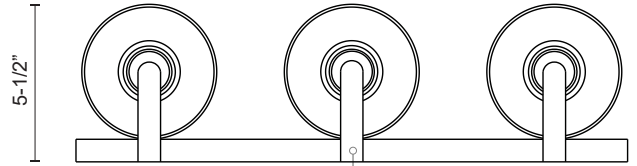

DESCRIPTION

Three lamp vanity with white opal cylinder glass with your choice of brushed nickel or chrome metal details.

70233CH
 Chrome

70233BN
 Brushed Nickel

SPECIFICATION DETAILS

* For custom options, consult factory for details.

Fixture Dimensions	W18-3/4" x H6" x E5-1/2"
Lamp Type	Incandescent, A19, Medium Base
Bulbs Included	No
Wattage	3 x 60W
Voltage	120V
Glass Details	White Opal Glass
Location	Damp
Warranty	5 Years

Metal Finish
 BN - Brushed Nickel
 CH - Chrome