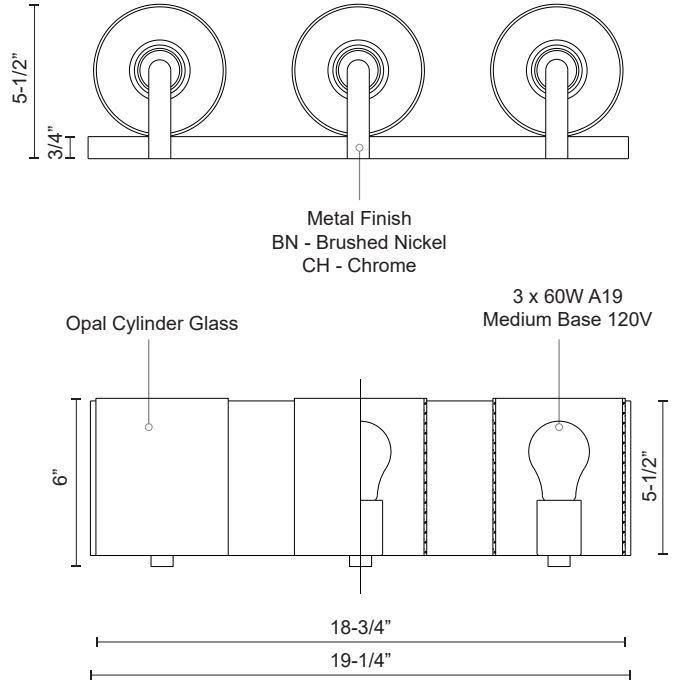

**BRIDGEWATER
70233
VANITY**

PROJECT

DESCRIPTION

Three lamp vanity with white opal cylinder glass with your choice of brushed nickel or chrome metal details.

SPECIFICATION DETAILS

Fixture Dimensions	W18-3/4" x H6" x E5-1/2"
Lamp Type	Incandescent, A19, Medium Base
Wattage	3 x 60W
Voltage	120V
Glass Details	Opal Glass
Location	Damp
Bulbs Included	No
Canopy Dimensions	W19-1/4" x H5-1/2" x E3/4"

* For custom options, consult factory for details.
* For warranty information, please visit www.kuzcolighting.com/warranty

KUZCO

19054 28TH AVENUE
SURREY - BC V3Z 6M3
CANADA

WWW.KUZCOLIGHTING.COM

COMMENT