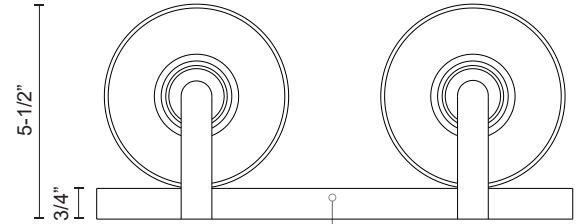

**BRIDGEWATER
70232
VANITY**

PROJECT

DESCRIPTION

Two lamp vanity with white opal cylinder glass with your choice of brushed nickel or chrome metal details.

SPECIFICATION DETAILS

Fixture Dimensions	W11-3/4" x H6" x E5-1/2"
Lamp Type	Incandescent, A19, Medium Base
Wattage	2 x 60W
Voltage	120V
Glass Details	Opal Glass
Location	Damp
Bulbs Included	No
Canopy Dimensions	W12-1/4" x H5-1/2" x E3/4"

* For custom options, consult factory for details.
* For warranty information, please visit www.kuzcolighting.com/warranty

Metal Finish
BN - Brushed Nickel
CH - Chrome