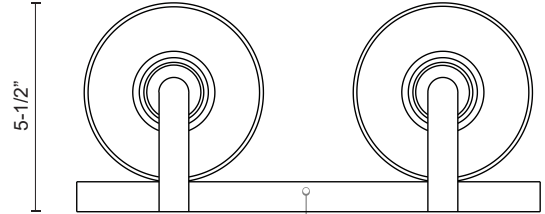

DESCRIPTION

Two lamp vanity with white opal cylinder glass with your choice of brushed nickel or chrome metal details.

70232BN
 Brushed Nickel

70232CH
 Chrome

SPECIFICATION DETAILS

* For custom options, consult factory for details.

Fixture Dimensions	W11-3/4" x H6" x E5-1/2"
Lamp Type	Incandescent, A19, Medium Base
Bulbs Included	No
Wattage	2 x 60W
Voltage	120V
Glass Details	White Opal Glass
Location	Damp
Warranty	5 Years

Metal Finish
 BN - Brushed Nickel
 CH - Chrome