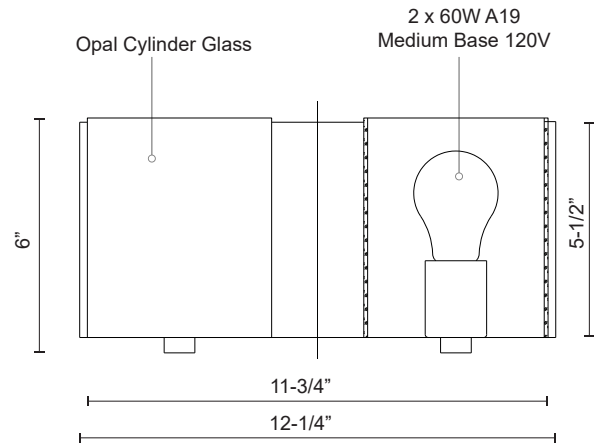

KUZCO

19054 28TH AVENUE
SURREY - BC V3Z 6M3
CANADA

WWW.KUZCOLIGHTING.COM

COMMENT