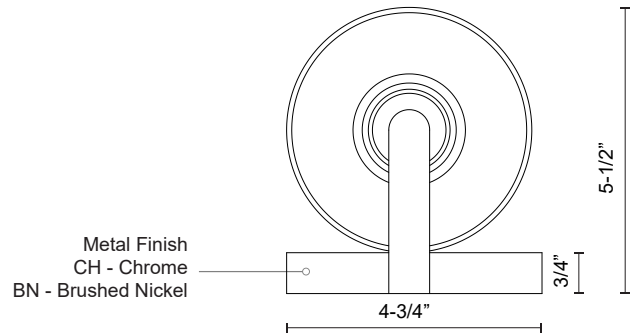

BRIDGEWATER 70231

VANITY

PROJECT

DESCRIPTION

Single lamp vanity with white opal cylinder glass with your choice of brushed nickel or chrome metal details.

SPECIFICATION DETAILS

Fixture Dimensions	W4-3/4" x H6" x E5-1/2"
Lamp Type	Incandescent, A19, Medium Base
Wattage	1 x 60W
Voltage	120V
Glass Details	Opal Glass
Location	Damp
Bulbs Included	No
Canopy Dimensions	W4-3/4" x H5-1/2" x E3/4"

* For custom options, consult factory for details.

* For warranty information, please visit www.kuzcolighting.com/warranty

KUZCO

19054 28TH AVENUE
SURREY - BC V3Z 6M3
CANADA

WWW.KUZCOLIGHTING.COM

COMMENT