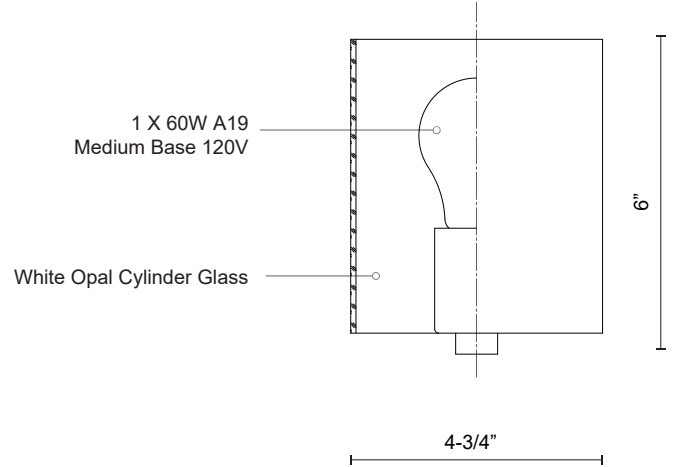

**BRIDGEWATER  
70231  
VANITY**

PROJECT

**DESCRIPTION**

Single lamp vanity with white opal cylinder glass with your choice of brushed nickel or chrome metal details.

70231CH  
Chrome

70231BN  
Brushed Nickel

**SPECIFICATION DETAILS**

\* For custom options, consult factory for details.

<b>Fixture Dimensions</b>	W4-3/4" x H6" x E5-1/2"
<b>Lamp Type</b>	Incandescent, A19, Medium Base
<b>Bulbs Included</b>	No
<b>Wattage</b>	1 x 60W
<b>Voltage</b>	120V
<b>Glass Details</b>	White Opal Glass
<b>Location</b>	Damp
<b>Warranty</b>	5 Years