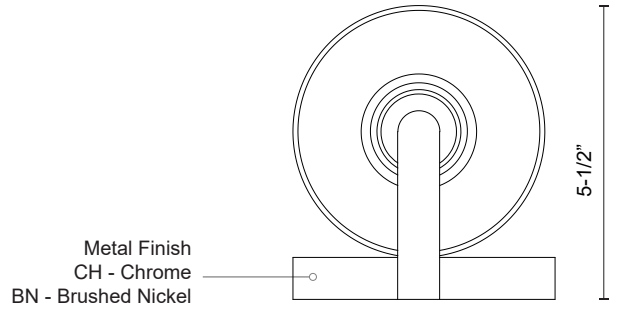

**BRIDGEWATER  
70231  
VANITY**

PROJECT

**DESCRIPTION**

Single lamp vanity with white opal cylinder glass with your choice of brushed nickel or chrome metal details.

70231CH  
Chrome

70231BN  
Brushed Nickel

**SPECIFICATION DETAILS**

\* For custom options, consult factory for details.

<b>Fixture Dimensions</b>	W4-3/4" x H6" x E5-1/2"
<b>Lamp Type</b>	Incandescent, A19, Medium Base
<b>Bulbs Included</b>	No
<b>Wattage</b>	1 x 60W
<b>Voltage</b>	120V
<b>Glass Details</b>	White Opal Glass
<b>Location</b>	Damp
<b>Warranty</b>	5 Years