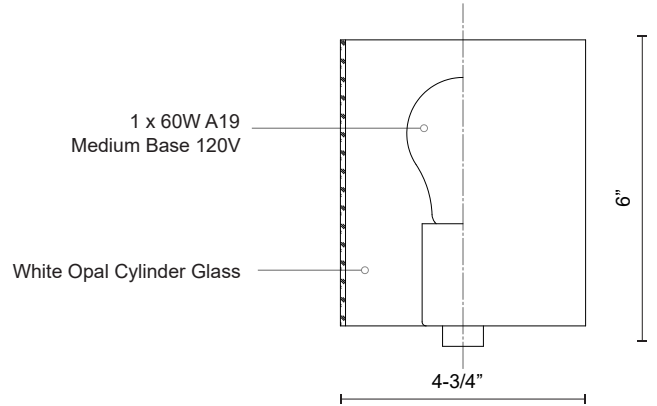

BRIDGEWATER 70231

VANITY

PROJECT

DESCRIPTION

Single lamp vanity with white opal cylinder glass with your choice of brushed nickel or chrome metal details.

SPECIFICATION DETAILS

Fixture Dimensions	W4-3/4" x H6" x E5-1/2"
Lamp Type	Incandescent, A19, Medium Base
Wattage	1 x 60W
Voltage	120V
Glass Details	Opal Glass
Location	Damp
Bulbs Included	No
Canopy Dimensions	W4-3/4" x H5-1/2" x E3/4"

* For custom options, consult factory for details.

* For warranty information, please visit www.kuzcolighting.com/warranty

KUZCO

19054 28TH AVENUE
SURREY - BC V3Z 6M3
CANADA

WWW.KUZCOLIGHTING.COM

COMMENT