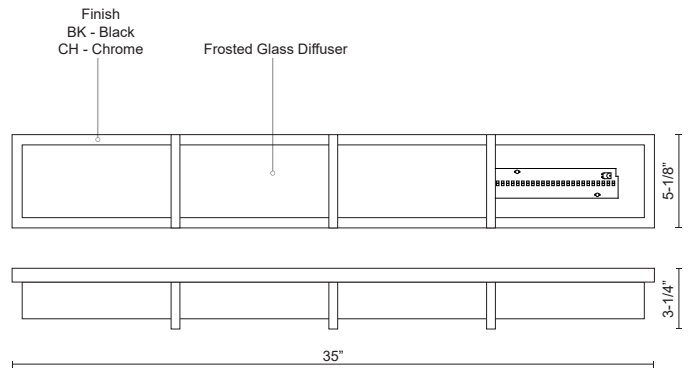

WATFORD 701314-LED

VANITY

PROJECT

DESCRIPTION

Elegant LED vanity with rectangular frosted glass with fine clear edges; polished chrome metal details with two metal bands which extend across the glass. Can be mounted horizontal or vertical equipped with our powerful 120V AC LED technology. Available in three different sizes and similar styled flush mounts available, see series for full family details.

701314BK-LED
Black

701314CH-LED
Chrome

SPECIFICATION DETAILS

* For custom options, consult factory for details.

Fixture Dimensions	W35" x H5-1/8" x E3-1/4"
Light Source	LED
Wattage	39W
Total Lumens	3200lm
Delivered Lumens	CH-2094lm
Voltage	120V
Color Temperature	3000K
CRI (Ra)	>90
Optional Color Temps	2700K - 5000K Available, Minimum Order Quantities Apply
LED Rated Life	50,000 hours
Dimming	100% - 10%, ELV Dimmer (Not Included)
Glass Details	Frosted Glass with Fine Clear Edge
Location	Damp
Warranty	5 Years
ADA Compliant	Yes