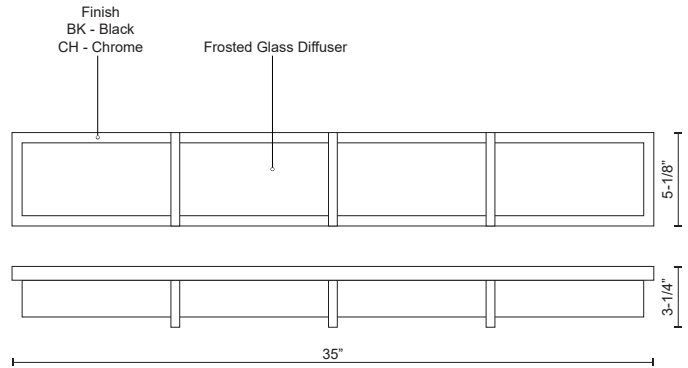

WATFORD 701314-LED

VANITY

PROJECT

701314CH-LED
Chrome

701314BK-LED
Black

SPECIFICATION DETAILS

Fixture Dimensions	W35" x H5-1/8" x E3-1/4"
Light Source	AC LED Module
Wattage	41W
Total Lumens	3200lm
Delivered Lumens	CH-2094lm
Voltage	120V
Color Temperature	3000K
CRI (Ra)	90CRI
Optional Color Temps	2700K - 5000K Available, Minimum Order Quantities Apply
LED Rated Life	50,000 hours
Dimming	100% - 10%, ELV Dimmer (Not Included)
Glass Details	Frosted Interior Clear Glass
ADA Compliant	Yes
Location	Damp
Mounting Style	All Orientation; Wall;
CEC Title 24 JA8	Yes, JA8-2022

* For custom options, consult factory for details.

* For warranty information, please visit www.kuzcolighting.com/warranty

DESCRIPTION

Elegant LED vanity with rectangular frosted glass with fine clear edges; polished chrome metal details with two metal bands which extend across the glass. Can be mounted horizontal or vertical equipped with our powerful 120V AC LED technology. Available in three different sizes and similar styled flush mounts available, see series for full family details.