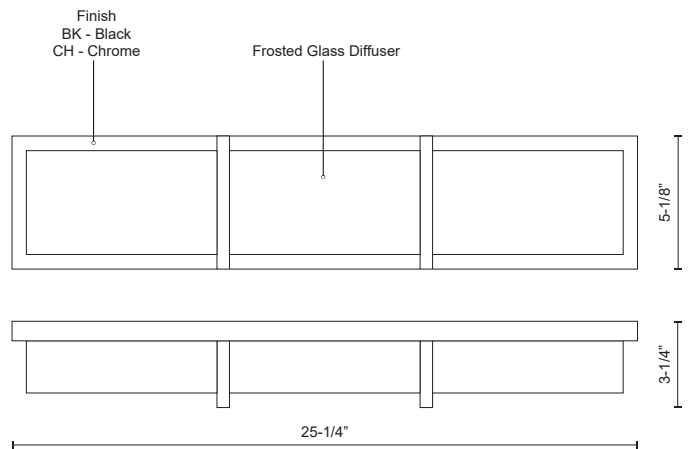

WATFORD 701313-LED

VANITY

PROJECT

DESCRIPTION

Elegant LED vanity with rectangular frosted glass with fine clear edges; polished chrome metal details with two metal bands which extend across the glass. Can be mounted horizontal or vertical equipped with our powerful 120V AC LED technology. Available in three different sizes and similar styled flush mounts available, see series for full family details.

701313BK-LED
Black

701313CH-LED
Chrome

SPECIFICATION DETAILS

* For custom options, consult factory for details.

Fixture Dimensions	W25-1/4" x H5-1/8" x E3-1/4"
Light Source	AC LED Module
Wattage	31W
Total Lumens	2400lm
Delivered Lumens	CH-1604lm
Voltage	120V
Color Temperature	3000K
CRI (Ra)	90CRI
Optional Color Temps	2700K - 5000K Available, Minimum Order Quantities Apply
LED Rated Life	50,000 hours
Dimming	100% - 10%, ELV Dimmer (Not Included)
Glass Details	Frosted Interior Clear Glass
ADA Compliant	Yes
Location	Damp
Compliance	Energy Star; T24-JA8; ADA;
Warranty	5 Years
Mounting Style	All Orientation; Wall;
CEC Title 24 JA8	Yes, JA8-19
Energy Star Certified	Energy Star Compliant