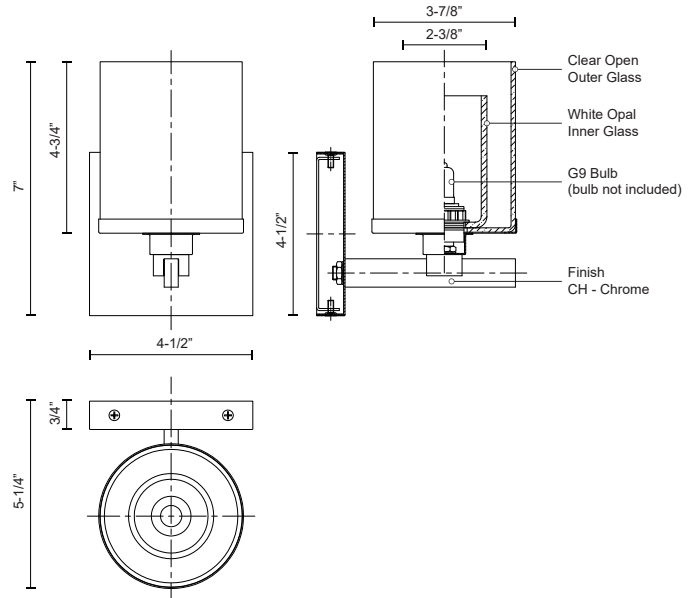

DESCRIPTION

Single lamp cylinder vanity with clear open outer glass and white opal inner glass. Metal details in chrome finishing.

SPECIFICATION DETAILS

* For custom options, consult factory for details.

Fixture Dimensions	W4-1/2" x H7" x E5-1/4"
Lamp Type	Halogen, G9
Bulbs Included	No
Wattage	1 x 50W
Voltage	120V
Glass Details	Clear Outer Glass, White Inner Glass
Location	Damp
Warranty	5 Years
Canopy Dimensions	W4-1/2" x H4-1/2" x E3/4"