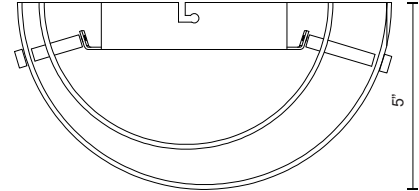

CALLA
699013R

WALL

PROJECT

DESCRIPTION

Single-lamp wall sconce with asymmetrical overlapping covers available in opal with smoked glass. Chrome metal details and your choice of left or right version.

SPECIFICATION DETAILS

* For custom options, consult factory for details.

Fixture Dimensions	W9-1/4" x H13" x E5"
Lamp Type	Incandescent, A15, Medium Base
Wattage	1 x 60W
Voltage	120V
Glass Details	Smoked Glass
Location	Dry
Bulbs Included	No
Warranty	5 Years
Finish Option(s)	Smoked