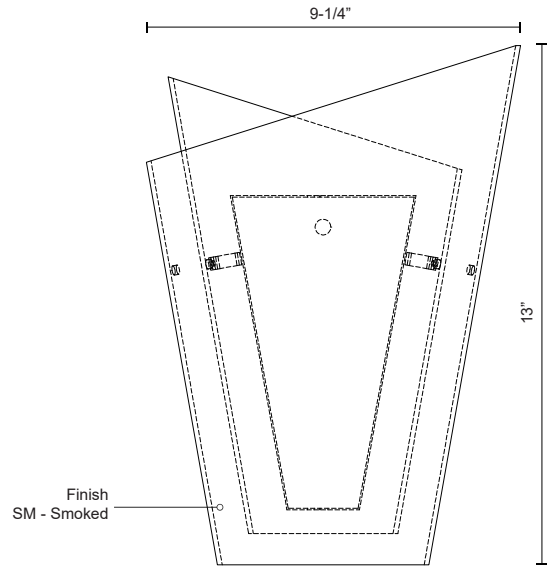

CALLA
699013R

WALL

PROJECT

DESCRIPTION

Single-lamp wall sconce with asymmetrical overlapping covers available in opal with smoked glass. Chrome metal details and your choice of left or right version.

SPECIFICATION DETAILS

* For custom options, consult factory for details.

Fixture Dimensions	W9-1/4" x H13" x E5"
Lamp Type	Incandescent, A15, Medium Base
Wattage	1 x 60W
Voltage	120V
Glass Details	Smoked Glass
Location	Dry
Bulbs Included	No
Warranty	5 Years
Finish Option(s)	Smoked