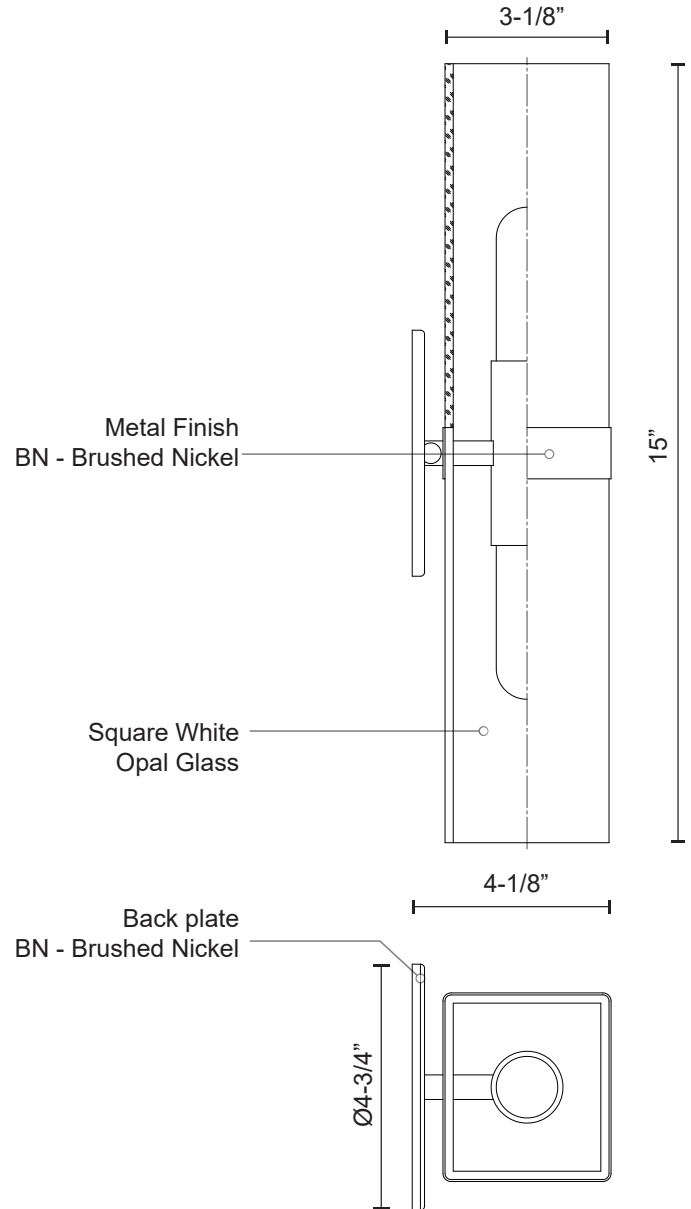

BRATTO
698112

WALL

PROJECT

698112BN
Brushed Nickel

SPECIFICATION DETAILS

* For custom options, consult factory for details.

Fixture Dimensions	W4-3/4" x H15" x E4-1/8"
Lamp Type	Incandescent, T10, Medium Base
Bulbs Included	No
Wattage	2 x 60W
Voltage	120V
Glass Details	White Opal Glass
Location	Dry
Warranty	5 Years
Canopy Dimensions	D4-3/4" x E5/8"

DESCRIPTION

Two lamp wall sconce with square white opal glass and metal details in your choice of brushed nickel finish.

KUZCO

19054 28TH AVENUE
SURREY - BC V3Z 6M3
CANADA

WWW.KUZCOLIGHTING.COM

COMMENT