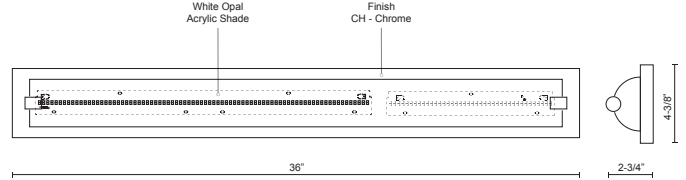

**CHARLOTTE
601465CH-LED
VANITY**

PROJECT

DESCRIPTION

Single lamp LED vanity with white opal glass half cylinder and metal side covers. Metal details available in chrome finish, and is equipped with our powerful 120V AC LED technology.

SPECIFICATION DETAILS

* For custom options, consult factory for details.

Fixture Dimensions	W36" x H4-3/8" x E2-3/4"
Light Source	LED
Wattage	39W
Total Lumens	3200lm
Delivered Lumens	CH-1548lm
Voltage	120V
Color Temperature	3000K
CRI (Ra)	>90
Optional Color Temps	2700K - 5000K Available, Minimum Order Quantities Apply
LED Rated Life	50,000 hours
Dimming	100% - 10%, ELV Dimmer (Not Included)
Glass Details	White Opal Glass
Location	Damp
Warranty	5 Years
ADA Compliant	Yes