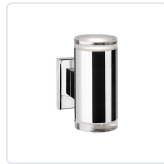

NORFOLK 601432-LED

WALL

PROJECT

601432BK-LED
Black

601432BN-LED
Brushed Nickel

601432CH-LED
Chrome

SPECIFICATION DETAILS

* For custom options, consult factory for details.

Fixture Dimensions	W3-1/8" x H8-1/4" x E4"
Light Source	AC LED Module
Wattage	19W
Total Lumens	1200lm
Delivered Lumens	BK-705lm; BN-767lm; CH-868lm;
Voltage	120V
Color Temperature	3000K
CRI (Ra)	90CRI
Optional Color Temps	2700K - 5000K Available, Minimum Order Quantities Apply
LED Rated Life	50,000 hours
Dimming	100% - 10%, ELV Dimmer (Not Included)
Diffuser Details	Frosted acrylic diffuser
Location	Dry
Warranty	5 Years
Illumination Direction	Up and Down
Mounting Style	All Orientation; Wall;
Canopy Dimensions	W4-1/2" x H4-1/2" x E5/8"

DESCRIPTION

LED cylinder shaped updown wall sconce with clear acrylic discs. Metal details in black, brushed nickel or chrome finish, and is equipped with our powerful 120V AC LED technology,

KUZCO

19054 28TH AVENUE
SURREY - BC V3Z 6M3
CANADA