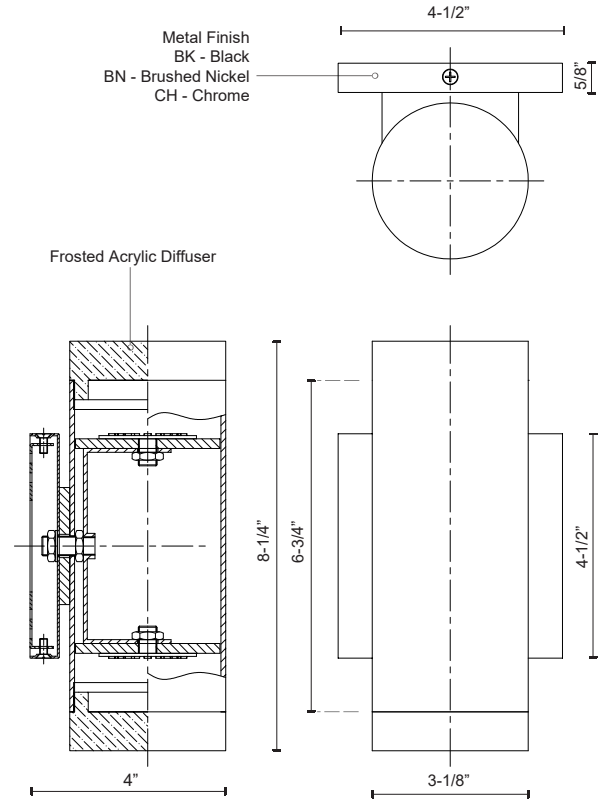

NORFOLK 601432-LED

WALL

PROJECT

601432BK-LED
Black

601432BN-LED
Brushed Nickel

601432CH-LED
Chrome

SPECIFICATION DETAILS

* For custom options, consult factory for details.

Fixture Dimensions	W3-1/8" x H8-1/4" x E4"
Light Source	AC LED Module
Wattage	19W
Total Lumens	1200lm
Delivered Lumens	BK-705lm; BN-767lm; CH-868lm;
Voltage	120V
Color Temperature	3000K
CRI (Ra)	90CRI
Optional Color Temps	2700K - 5000K Available, Minimum Order Quantities Apply
LED Rated Life	50,000 hours
Dimming	100% - 10%, ELV Dimmer (Not Included)
Diffuser Details	Frosted acrylic diffuser
Location	Dry
Warranty	5 Years
Illumination Direction	Up and Down
Mounting Style	All Orientation; Wall;
Canopy Dimensions	W4-1/2" x H4-1/2" x E5/8"

DESCRIPTION

LED cylinder shaped updown wall sconce with clear acrylic discs. Metal details in black, brushed nickel or chrome finish, and is equipped with our powerful 120V AC LED technology,

KUZCO

19054 28TH AVENUE
SURREY - BC V3Z 6M3
CANADA