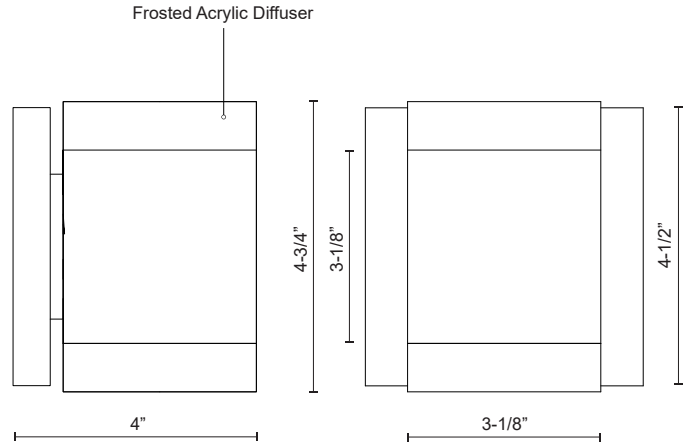

NORFOLK 601431-LED

WALL

PROJECT

DESCRIPTION

LED cylinder shaped updown wall sconce with clear acrylic discs. Metal details in black, brushed gold, brushed nickel or chrome finish, and is equipped with our powerful 120V AC LED technology,

SPECIFICATION DETAILS

Fixture Dimensions	W3-1/8" x H4-3/4" x E4"
Light Source	AC LED Module
Wattage	17W
Total Lumens	1200lm
Delivered Lumens	BK-705lm; BN-767lm; CH-868lm;
Voltage	120V
Color Temperature	3000K
CRI (Ra)	90CRI
Optional Color Temps	2700K - 5000K Available, Minimum Order Quantities Apply
LED Rated Life	50,000 hours
Dimming	100% - 10%, ELV Dimmer (Not Included)
Diffuser Details	Frosted acrylic diffuser
Location	Dry
Illumination Direction	Up and Down
Mounting Style	All Orientation; Wall;
Canopy Dimensions	W4-1/2" x H4-1/2" x E5/8"
CEC Title 24 JA8	Yes, JA8-2022

* For custom options, consult factory for details.

* For warranty information, please visit www.kuzcolighting.com/warranty

KUZCO

19054 28TH AVENUE
SURREY - BC V3Z 6M3
CANADA

WWW.KUZCOLIGHTING.COM

COMMENT