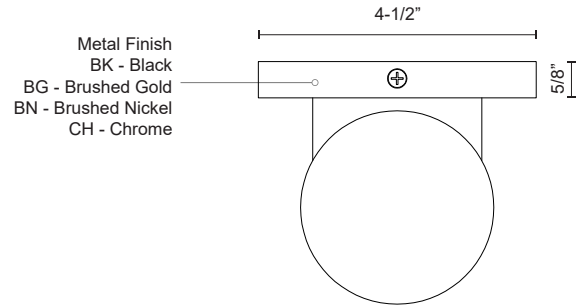

NORFOLK 601431-LED

WALL

PROJECT

DESCRIPTION

LED cylinder shaped updown wall sconce with clear acrylic discs. Metal details in black, brushed gold, brushed nickel or chrome finish, and is equipped with our powerful 120V AC LED technology,

SPECIFICATION DETAILS

Fixture Dimensions	W3-1/8" x H4-3/4" x E4"
Light Source	AC LED Module
Wattage	17W
Total Lumens	1200lm
Delivered Lumens	BK-705lm; BN-767lm; CH-868lm;
Voltage	120V
Color Temperature	3000K
CRI (Ra)	90CRI
Optional Color Temps	2700K - 5000K Available, Minimum Order Quantities Apply
LED Rated Life	50,000 hours
Dimming	100% - 10%, ELV Dimmer (Not Included)
Diffuser Details	Frosted acrylic diffuser
Location	Dry
Illumination Direction	Up and Down
Mounting Style	All Orientation; Wall;
Canopy Dimensions	W4-1/2" x H4-1/2" x E5/8"
CEC Title 24 JA8	Yes, JA8-2022

* For custom options, consult factory for details.

* For warranty information, please visit www.kuzcolighting.com/warranty

KUZCO

19054 28TH AVENUE
SURREY - BC V3Z 6M3
CANADA

WWW.KUZCOLIGHTING.COM

COMMENT