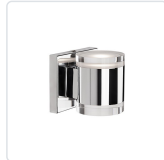

NORFOLK 601431-LED

WALL

PROJECT

DESCRIPTION

LED cylinder shaped updown wall sconce with clear acrylic discs. Metal details in black, brushed gold, brushed nickel or chrome finish, and is equipped with our powerful 120V AC LED technology,

601431BK-LED
Black

601431BG-LED
Brushed Gold

601431CH-LED
Chrome

601431BN-LED
Brushed Nickel

SPECIFICATION DETAILS

Fixture Dimensions	W3-1/8" x H4-3/4" x E4"
Light Source	AC LED Module
Wattage	17W
Total Lumens	1200lm
Delivered Lumens	BK-705lm; BN-767lm; CH-868lm;
Voltage	120V
Color Temperature	3000K
CRI (Ra)	90CRI
Optional Color Temps	2700K - 5000K Available, Minimum Order Quantities Apply
LED Rated Life	50,000 hours
Dimming	100% - 10%, ELV Dimmer (Not Included)
Diffuser Details	Frosted acrylic diffuser
Location	Dry
Illumination Direction	Up and Down
Mounting Style	All Orientation; Wall;
Canopy Dimensions	W4-1/2" x H4-1/2" x E5/8"
CEC Title 24 JA8	Yes, JA8-2022