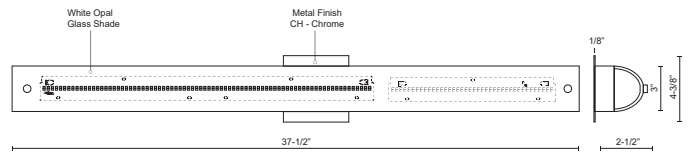

PEGGY
601004CH-LED
VANITY

PROJECT

DESCRIPTION

Single lamp vanity with white opal glass half cylinder and frosted side covers, metal details available in chrome finish. Equipped with our powerful 120V AC LED technology

SPECIFICATION DETAILS

* For custom options, consult factory for details.

Fixture Dimensions	W37-1/2" x H3" x E2-1/2"
Light Source	AC LED Module
Wattage	45W
Total Lumens	3600lm
Delivered Lumens	CH-2459lm
Voltage	120V
Color Temperature	3000K
CRI (Ra)	90CRI
Optional Color Temps	2700K - 5000K Available, Minimum Order Quantities Apply
LED Rated Life	50,000 hours
Dimming	100% - 10%, ELV Dimmer (Not Included)
Glass Details	Opal Glass
ADA Compliant	Yes
Location	Damp
Compliance	ADA
Warranty	5 Years
Mounting Style	All Orientation; Wall;
Canopy Dimensions	W4-3/8" x H4-3/8" x E1/8"
Finish Option(s)	Chrome