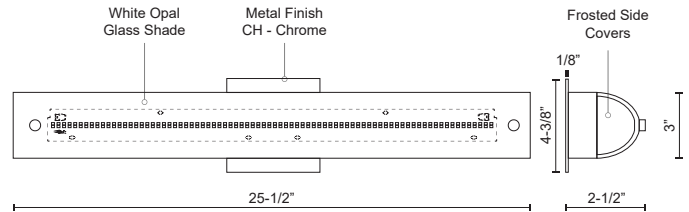

PEGGY
601003CH-LED
 VANITY

PROJECT

DESCRIPTION

Single lamp vanity with white opal glass half cylinder and frosted side covers, metal details available in chrome finish. Equipped with our powerful 120V AC LED technology

SPECIFICATION DETAILS

* For custom options, consult factory for details.

| | |
|------------------------------|---|
| Fixture Dimensions | W25-1/2" x H3" x E2-1/2" |
| Light Source | AC LED Module |
| Wattage | 30W |
| Total Lumens | 2400lm |
| Delivered Lumens | CH-1259lm |
| Voltage | 120V |
| Color Temperature | 3000K |
| CRI (Ra) | 90CRI |
| Optional Color Temps | 2700K - 5000K Available, Minimum Order Quantities Apply |
| LED Rated Life | 50,000 hours |
| Dimming | 100% - 10%, ELV Dimmer (Not Included) |
| Glass Details | Opal Glass |
| ADA Compliant | Yes |
| Location | Damp |
| Compliance | ADA, Energy Star, T24-JA8 |
| Warranty | 5 Years |
| Mounting Style | All Orientation; Wall; |
| CEC Title 24 JA8 | Yes, JA8-19 |
| Energy Star Certified | Energy Star Compliant |
| Canopy Dimensions | W4-3/8" x H4-3/8" x E1/8" |
| Finish Option(s) | Chrome |