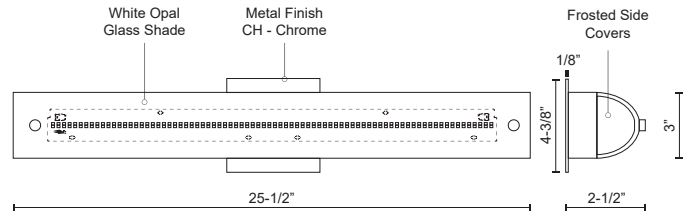

PEGGY
601003-LED
VANITY

PROJECT

DESCRIPTION

Single lamp vanity with white opal glass half cylinder and frosted side covers, metal details available in chrome finish. Equipped with our powerful 120V AC LED technology

SPECIFICATION DETAILS

Fixture Dimensions	W25-1/2" x H3" x E2-1/2"
Light Source	AC LED Module
Wattage	31W
Total Lumens	2400lm
Delivered Lumens	CH-1259lm
Voltage	120V
Color Temperature	3000K
CRI (Ra)	90CRI
Optional Color Temps	2700K - 5000K Available, Minimum Order Quantities Apply
LED Rated Life	50,000 hours
Dimming	100% - 10%, ELV Dimmer (Not Included)
Glass Details	Opal Glass
ADA Compliant	Yes
Location	Damp
Mounting Style	All Orientation; Wall;
CEC Title 24 JA8	Yes, JA8-2022
Energy Star Certified	Energy Star Compliant
Canopy Dimensions	W4-3/8" x H4-3/8" x E1/8"
Paint Finish	CH01
Finish Option(s)	Chrome

* For custom options, consult factory for details.

* For warranty information, please visit www.kuzcolighting.com/warranty

KUZCO

CANADA: 19054 28TH AVENUE - SURREY, BC V3Z 6M3
USA: 3035 E. LONE MOUNTAIN ROAD - LAS VEGAS, NV 89081

WWW.KUZCOLIGHTING.COM

© 2010 KUZCO LIGHTING. ALL RIGHTS RESERVED.

COMMENT