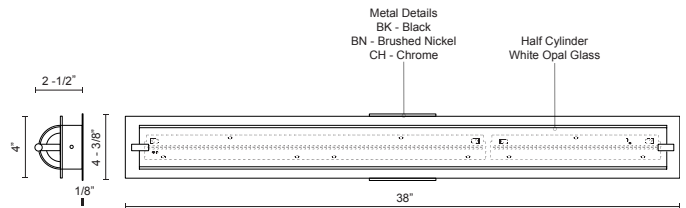

LIGHTHOUSE
601002-LED
 VANITY

PROJECT

DESCRIPTION

Single lamp vanity with white opal glass cylinder and frosted side covers, metal details available in brushed nickel or chrome finish. Equipped with our powerful 120V AC LED technology. Available in three different sizes see series for full details.

601002BN-LED
 Brushed Nickel

601002BK-LED
 Black

601002CH-LED
 Chrome

SPECIFICATION DETAILS

* For custom options, consult factory for details.

Fixture Dimensions	W38" x H4" x E2-1/2"
Light Source	LED
Wattage	43W
Total Lumens	3600lm
Delivered Lumens	BN-2610lm; CH-2256lm;
Voltage	120V
Color Temperature	3000K
CRI (Ra)	>90
Optional Color Temps	2700K - 5000K Available, Minimum Order Quantities Apply
LED Rated Life	50,000 hours
Dimming	100% - 10%, ELV Dimmer (Not Included)
Glass Details	White Opal Glass
Location	Damp
Warranty	5 Years
ADA Compliant	Yes
Canopy Dimensions	W4-3/8" x H4-3/8" x E1/8"