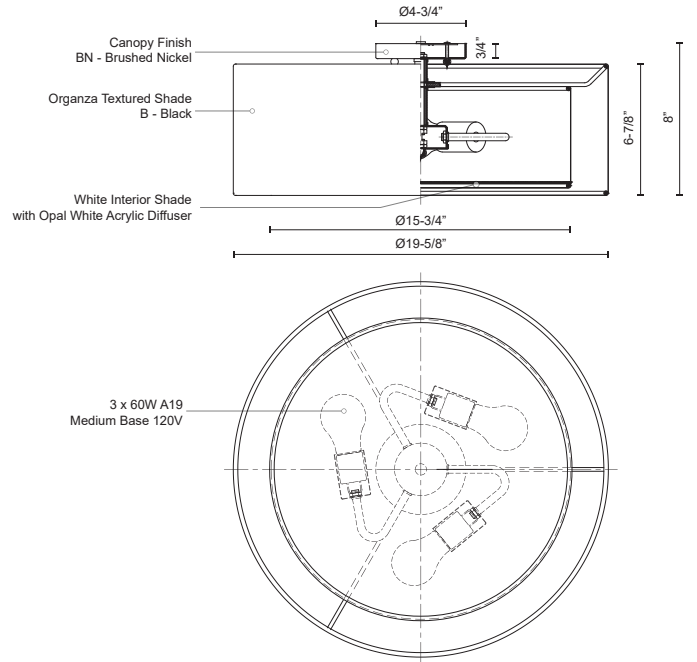

CIRCON
52333
 SEMI FLUSH

PROJECT

52333B
 Black

DESCRIPTION

Three lamp semi flush ceiling fixture with round organza textured shades in black.

SPECIFICATION DETAILS

* For custom options, consult factory for details.

Fixture Dimensions	D19-5/8" x H6-7/8"
Lamp Type	Incandescent, A19, Medium Base
Bulbs Included	No
Wattage	3 x 60W
Voltage	120V
Shade Details	Organza Outer, White Linen Inner
Location	Dry
Warranty	5 Years