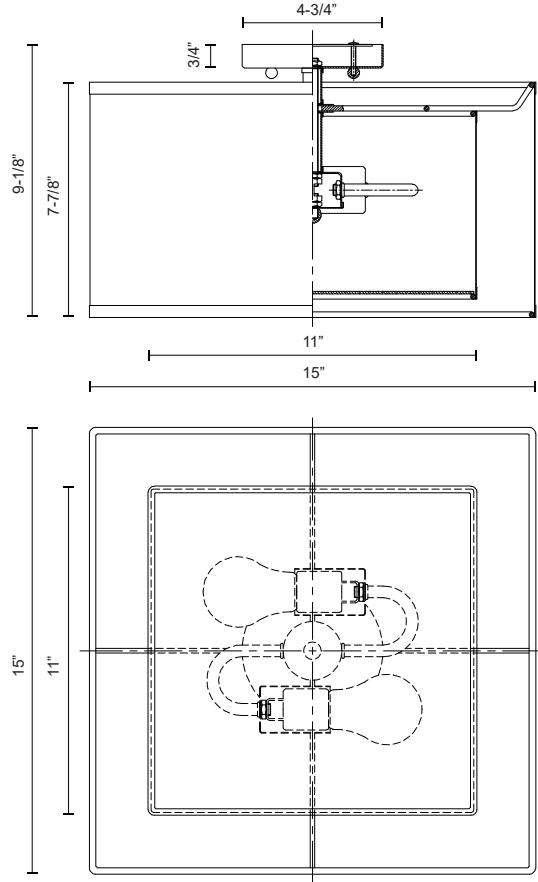

SPECIFICATION DETAILS

Fixture Dimensions	W15" x L15" x H9-1/8"
Lamp Type	Incandescent, A19, Medium Base
Wattage	2 x 60W
Voltage	120V
Shade Details	Organza Outer, Linen Inner
Location	Dry
Bulbs Included	No
Canopy Dimensions	L4-3/4" x W4-3/4" x H3/4"
Paint Finish	BN01; WH03;

* For custom options, consult factory for details.
* For warranty information, please visit www.kuzcolighting.com/warranty

DESCRIPTION

Two lamp semi flush ceiling fixture with square organza textured shade in white.

COMMENT