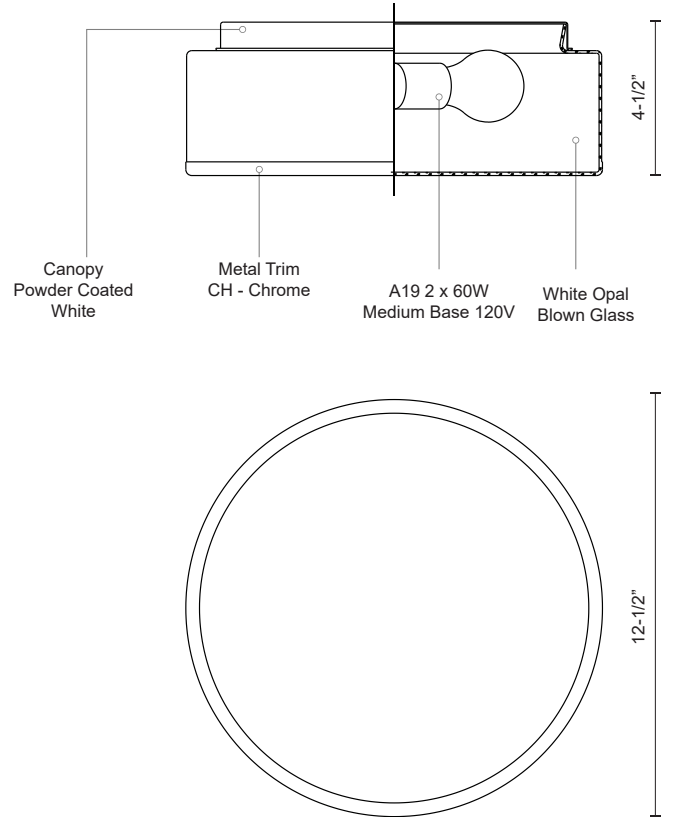

CHARLIE
503902
FLUSH MOUNT

PROJECT

DESCRIPTION

Two lamp round flush mount ceiling fixture with white opal glass and your choice of brushed nickel or chrome metal trim. Available in two sizes.

SPECIFICATION DETAILS

Fixture Dimensions	D12-1/2" x H4-1/2"
Lamp Type	Incandescent, A19, Medium Base
Wattage	2 x 60W
Voltage	120V
Glass Details	Opal Glass
Location	Dry
Bulbs Included	No
Finish Option(s)	Chrome

* For custom options, consult factory for details.
* For warranty information, please visit www.kuzcolighting.com/warranty