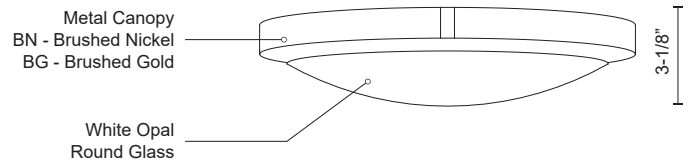

FLOYD
501122-LED
 FLUSH MOUNT

PROJECT

501122BG-LED
 Brushed Gold

501122-LED
 Brushed Nickel

SPECIFICATION DETAILS

Fixture Dimensions	D17" x H3-1/8"
Light Source	AC LED Module
Wattage	22W
Total Lumens	1600lm
Delivered Lumens	BN-1190lm
Voltage	120V
Color Temperature	3000K
CRI (Ra)	90CRI
Optional Color Temps	2700K - 5000K Available, Minimum Order Quantities Apply
LED Rated Life	50,000 hours
Dimming	100% - 10%, ELV Dimmer (Not Included)
Glass Details	Opal Glass
Location	Dry
Mounting Style	All Orientation; Ceiling and Wall;
CEC Title 24 JA8	Yes, JA8-2022

* For custom options, consult factory for details.

* For warranty information, please visit www.kuzcolighting.com/warranty

DESCRIPTION

Single LED flush mount ceiling fixture with round white opal glass. Metal details in brushed nickel & brushed gold finish, and is equipped with our powerful 120V AC LED technology