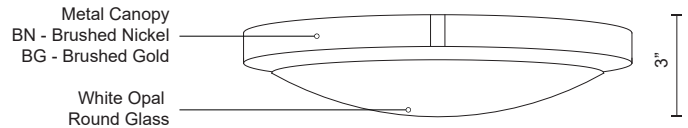

FLOYD
501112-LED
 FLUSH MOUNT

PROJECT

501112-LED
 Brushed Nickel

501112BG-LED
 Brushed Gold

SPECIFICATION DETAILS

Fixture Dimensions	D13" x H3"
Light Source	AC LED Module
Wattage	19W
Total Lumens	1300lm
Delivered Lumens	BN-995lm
Voltage	120V
Color Temperature	3000K
CRI (Ra)	90CRI
Optional Color Temps	2700K - 5000K Available, Minimum Order Quantities Apply
LED Rated Life	50,000 hours
Dimming	100% - 10%, ELV Dimmer (Not Included)
Glass Details	Opal Glass
Location	Dry
Mounting Style	All Orientation; Ceiling and Wall;
CEC Title 24 JA8	Yes, JA8-2022

DESCRIPTION

Single LED flush mount ceiling fixture with round white opal glass. Metal details in brushed nickel & brushed gold finish, and is equipped with our powerful 120V AC LED technology

* For custom options, consult factory for details.