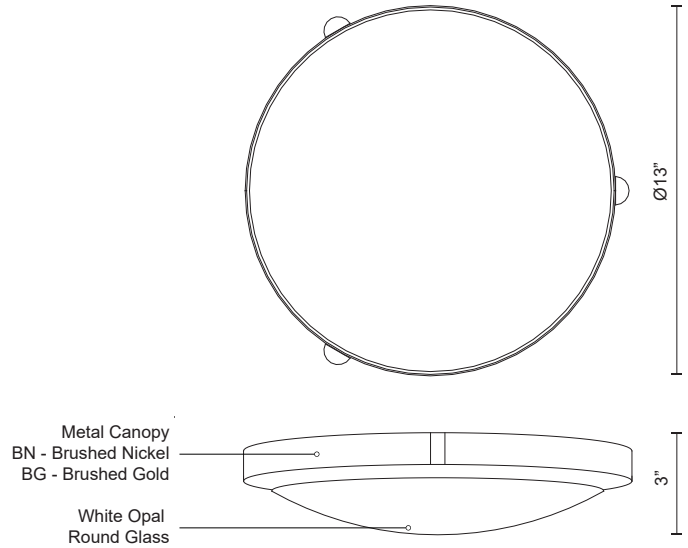

FLOYD
501112-LED
 FLUSH MOUNT

PROJECT

501112BG-LED
 Brushed Gold

501112-LED
 Brushed Nickel

SPECIFICATION DETAILS

Fixture Dimensions	D13" x H3"
Light Source	AC LED Module
Wattage	19W
Total Lumens	1300lm
Delivered Lumens	BN-995lm
Voltage	120V
Color Temperature	3000K
CRI (Ra)	90CRI
Optional Color Temps	2700K - 5000K Available, Minimum Order Quantities Apply
LED Rated Life	50,000 hours
Dimming	100% - 10%, ELV Dimmer (Not Included)
Glass Details	Opal Glass
Location	Dry
Mounting Style	All Orientation; Ceiling and Wall;
CEC Title 24 JA8	Yes, JA8-2022
Paint Finish	BG01; BN01;

* For custom options, consult factory for details.

* For warranty information, please visit www.kuzcolighting.com/warranty

DESCRIPTION

Single LED flush mount ceiling fixture with round white opal glass. Metal details in brushed nickel & brushed gold finish, and is equipped with our powerful 120V AC LED technology