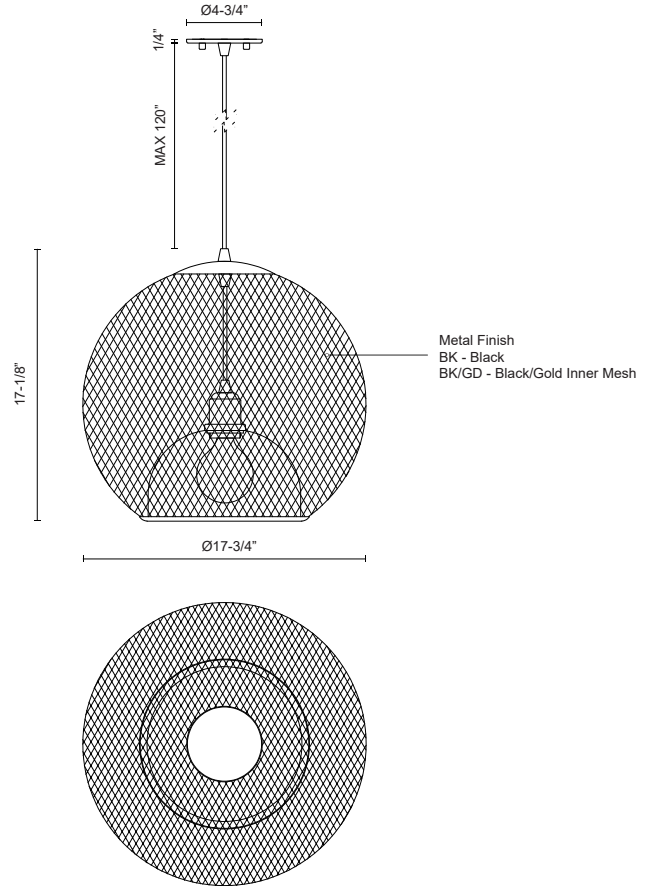

GIBRALTAR
494418
PENDANTS

PROJECT

494418-BK/GD
 Black/Gold

494418-BK
 Black

SPECIFICATION DETAILS

Fixture Dimensions	D17-3/4" x H17-1/8"
Lamp Type	Incandescent, Medium Base
Wattage	1 x 60W
Voltage	120V
Shade Details	Wire Mesh Shade
Adjustable	Yes
Wire Length	120" Max
Wire Type	Black Braided Cord
Minimum Hang Height	21"
Sloped Ceiling Adaptable	Yes
Location	Dry
Bulbs Included	No
Illumination Direction	Omni-directional
Paint Finish	BK01; GD01;
Canopy Dimensions	D4-3/4" x H1/4"

* For custom options, consult factory for details.

* For warranty information, please visit www.kuzcolighting.com/warranty

DESCRIPTION

Single lamp pendant with spherical powder-coated wire mesh shade. Color configurations include uniform black or an exterior black with inner gold mesh. Suspended by matching cable. Available in 2 sizes.