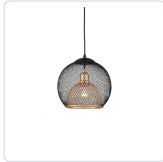

GIBRALTAR
494412
PENDANTS

PROJECT

494412-BK
 Black

494412-BK/GD
 Black/Gold

SPECIFICATION DETAILS

Fixture Dimensions	D11-7/8" x H11-5/8"
Lamp Type	Incandescent, Medium Base
Wattage	1 x 60W
Voltage	120V
Shade Details	Wire Mesh Shade
Adjustable	Yes
Wire Length	120" Max
Wire Type	Black Braided Cord
Minimum Hang Height	15"
Sloped Ceiling Adaptable	Yes
Location	Dry
Bulbs Included	No
Illumination Direction	Omni-directional
Paint Finish	BK01; GD01;
Canopy Dimensions	D4-3/4" x H1/4"

* For custom options, consult factory for details.

* For warranty information, please visit www.kuzcolighting.com/warranty

DESCRIPTION

Single lamp pendant with spherical powder-coated wire mesh shade. Color configurations include uniform black or an exterior black mesh with inner gold mesh. Suspended by matching cable. Available in 2 sizes.