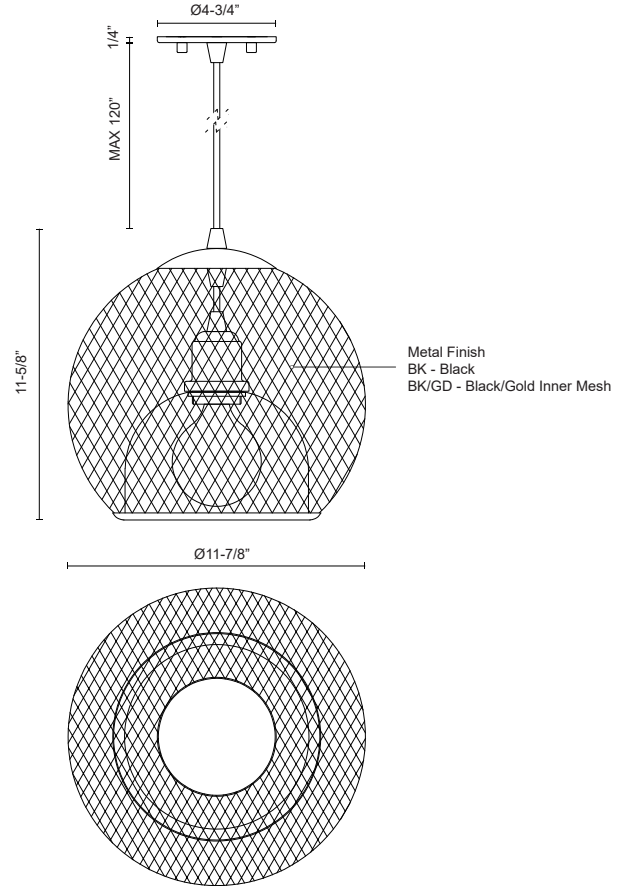

GIBRALTAR
494412
PENDANTS

PROJECT

494412-BK
 Black

494412-BK/GD
 Black/Gold

SPECIFICATION DETAILS

Fixture Dimensions	D11-7/8" x H11-5/8"
Lamp Type	Incandescent, Medium Base
Wattage	1 x 60W
Voltage	120V
Shade Details	Wire Mesh Shade
Adjustable	Yes
Wire Length	120" Max
Wire Type	Black Braided Cord
Minimum Hang Height	15"
Sloped Ceiling Adaptable	Yes
Location	Dry
Bulbs Included	No
Illumination Direction	Omni-directional
Paint Finish	BK01; GD01;
Canopy Dimensions	D4-3/4" x H1/4"

* For custom options, consult factory for details.

* For warranty information, please visit www.kuzcolighting.com/warranty

DESCRIPTION

Single lamp pendant with spherical powder-coated wire mesh shade. Color configurations include uniform black or an exterior black mesh with inner gold mesh. Suspended by matching cable. Available in 2 sizes.