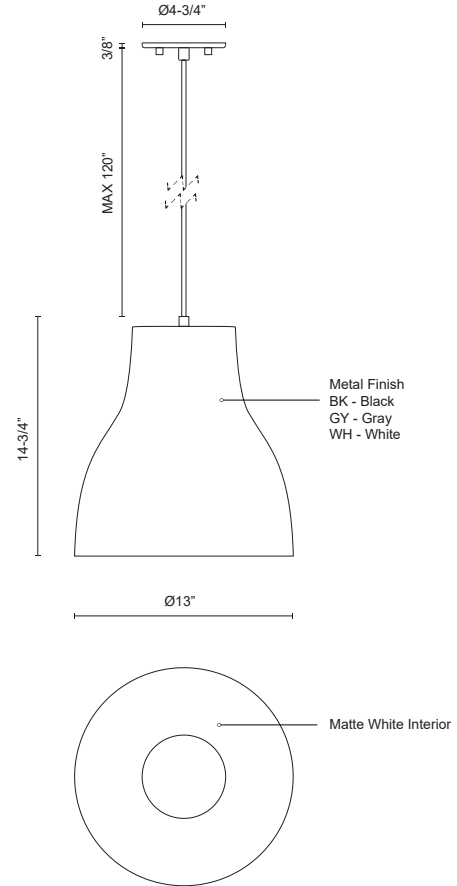

**CRADLE
494213
PENDANTS**

PROJECT

494213-WH
White

494213-GY
Gray

494213-BK
Black

SPECIFICATION DETAILS

Fixture Dimensions	D13" x H14-3/4"
Lamp Type	Incandescent, Medium Base
Wattage	1 x 60W
Voltage	120V
Shade Details	Spun Aluminum Shade
Adjustable	Yes
Wire Length	120" Max
Wire Type	BK, GY - Black Braided Cord; WH - White Braided Cord;
Minimum Hang Height	18"
Sloped Ceiling Adaptable	Yes
Location	Dry
Bulbs Included	No
Illumination Direction	Downlight
Paint Finish	BK02; GY01; WH02;
Canopy Dimensions	D4-3/4" x H3/8"

* For custom options, consult factory for details.

* For warranty information, please visit www.kuzcolighting.com/warranty

DESCRIPTION

Single-lamp pendant with tapered aluminum shade showcasing powder-coated finishes. Exterior shade colors are either black, gray or white, with matte white interior. Suspended by cloth cable . Available in three sizes.