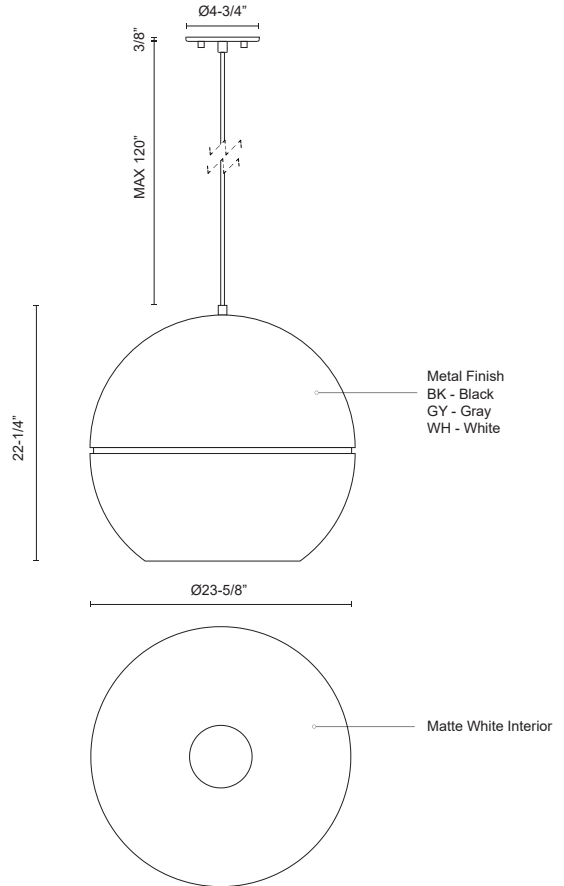

494024-WH
White

494024-BK
Black

494024-GY
Gray

SPECIFICATION DETAILS

Fixture Dimensions	D23-5/8" x H22-1/4"
Lamp Type	Incandescent, Medium Base
Wattage	1 x 60W
Voltage	120V
Shade Details	Spun Aluminum Shade
Adjustable	Yes
Wire Length	120" Max
Wire Type	BK, GY - Black Braided Cord; WH - White Braided Cord;
Minimum Hang Height	24"
Sloped Ceiling Adaptable	Yes
Location	Dry
Bulbs Included	No
Illumination Direction	Downlight
Paint Finish	BK02; GY01; WH02;
Canopy Dimensions	D4-3/4" x H3/8"

* For custom options, consult factory for details.

* For warranty information, please visit www.kuzcolighting.com/warranty

DESCRIPTION

Single-lamp pendant with split spherical aluminum shade showcasing powder-coated finishes against a matte white interior. Exterior shade colors are gray, white or black. Suspended by cloth cable. Available in two sizes.