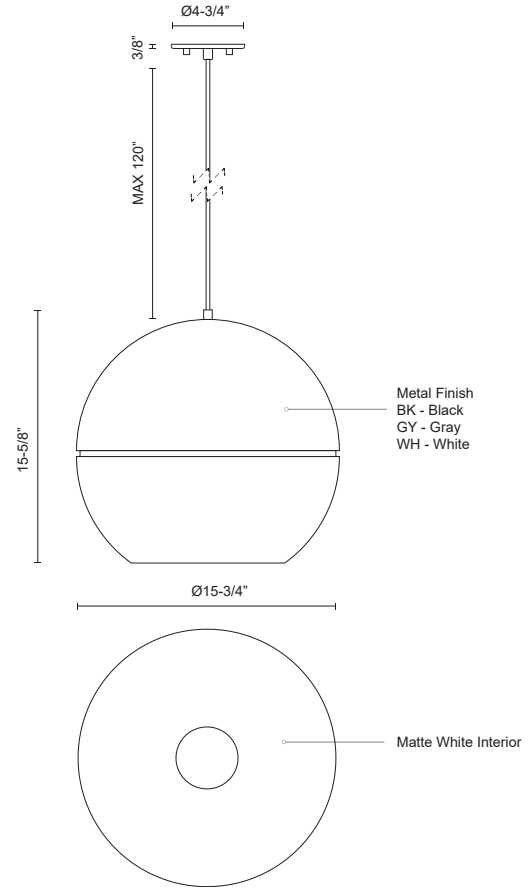

494016-WH  
White

494016-GY  
Gray

494016-BK  
Black

**SPECIFICATION DETAILS**

<b>Fixture Dimensions</b>	D15-3/4" x H15-5/8"
<b>Lamp Type</b>	Incandescent, Medium Base
<b>Wattage</b>	1 x 60W
<b>Voltage</b>	120V
<b>Shade Details</b>	Spun Aluminum Shade
<b>Adjustable</b>	Yes
<b>Wire Length</b>	120" Max
<b>Wire Type</b>	BK, GY - Black Braided Cord; WH - White Braided Cord;
<b>Minimum Hang Height</b>	18"
<b>Sloped Ceiling Adaptable</b>	Yes
<b>Location</b>	Dry
<b>Bulbs Included</b>	No
<b>Illumination Direction</b>	Downlight
<b>Paint Finish</b>	BK02; GY01; WH02;
<b>Canopy Dimensions</b>	D4-3/4" x H3/8"

\* For custom options, consult factory for details.

\* For warranty information, please visit [www.kuzcolighting.com/warranty](http://www.kuzcolighting.com/warranty)

**DESCRIPTION**

Single-lamp pendant with split spherical aluminum shade showcasing powder-coated finishes against a matte white interior. Exterior shade colors are gray, white or black. Suspended by cloth cable. Available in two sizes.