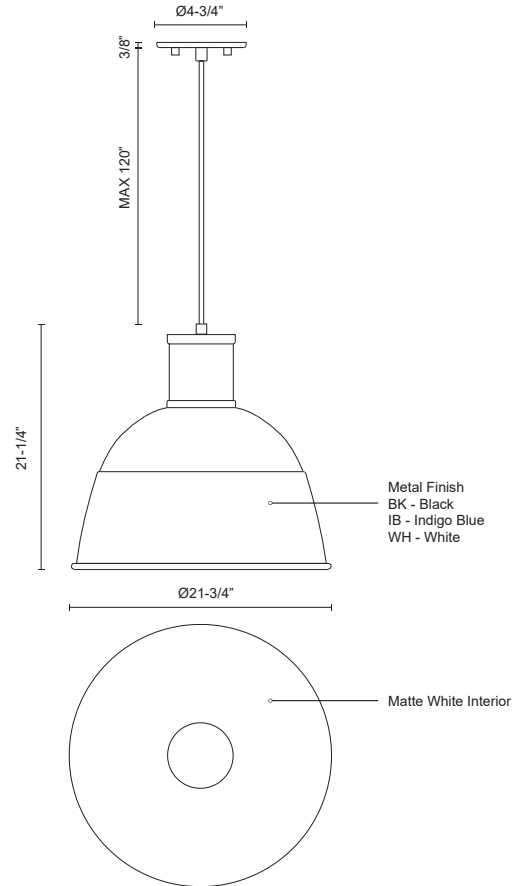

493522-BK
Black

493522-IB
Indigo Blue

493522-WH
White

SPECIFICATION DETAILS

Fixture Dimensions	D21-3/4" x H21-1/4"
Lamp Type	Incandescent, Medium Base
Wattage	1 x 60W
Voltage	120V
Shade Details	Spun Aluminum Shade
Adjustable	Yes
Wire Length	120" Max
Wire Type	BK, IB - Black Braided Cord; WH - White Braided Cord;
Minimum Hang Height	24"
Sloped Ceiling Adaptable	Yes
Location	Dry
Bulbs Included	No
Illumination Direction	Downlight
Paint Finish	BK02; IB01; WH02;
Canopy Dimensions	D4-3/4" x H3/8"

* For custom options, consult factory for details.

* For warranty information, please visit www.kuzcolighting.com/warranty

DESCRIPTION

Single-lamp pendant with aluminum dome shade showcasing powder-coated finishes. Exterior shade colors are black, white or blue, with matte white interior. Suspended by cloth cable to a maximum 120" length. Available in three sizes.