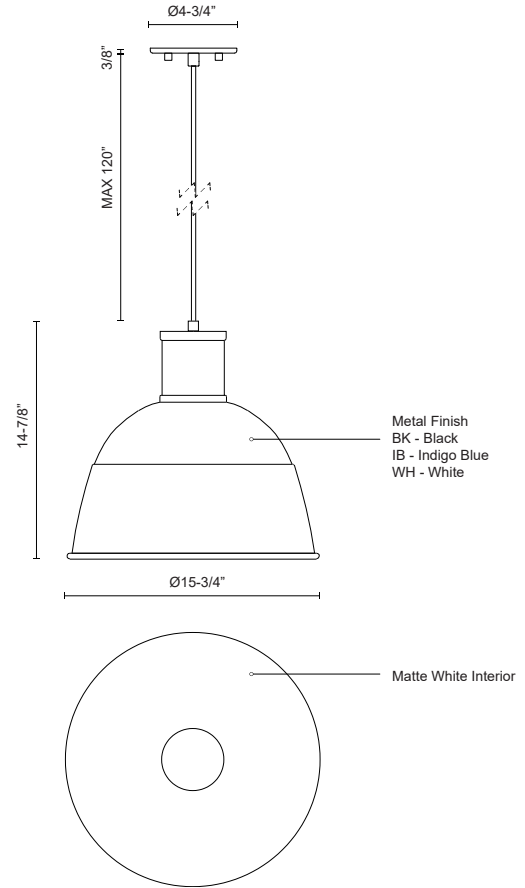

493516-IB
Indigo Blue

493516-BK
Black

493516-WH
White

SPECIFICATION DETAILS

Fixture Dimensions	D15-3/4" x H14-7/8"
Lamp Type	Incandescent, Medium Base
Wattage	1 x 60W
Voltage	120V
Shade Details	Spun Aluminum Shade
Adjustable	Yes
Wire Length	120" Max
Wire Type	BK, IB - Black Braided Cord; WH - White Braided Cord;
Minimum Hang Height	18"
Sloped Ceiling Adaptable	Yes
Location	Dry
Bulbs Included	No
Illumination Direction	Downlight
Paint Finish	BK02; IB01; WH02;
Canopy Dimensions	D4-3/4" x H3/8"

* For custom options, consult factory for details.

* For warranty information, please visit www.kuzcolighting.com/warranty

DESCRIPTION

Single-lamp pendant with aluminum dome shade showcasing powder-coated finishes. Exterior shade colors are black, white or blue, with matte white interior. Suspended by cloth cable to a maximum 120" length. Available in three sizes.