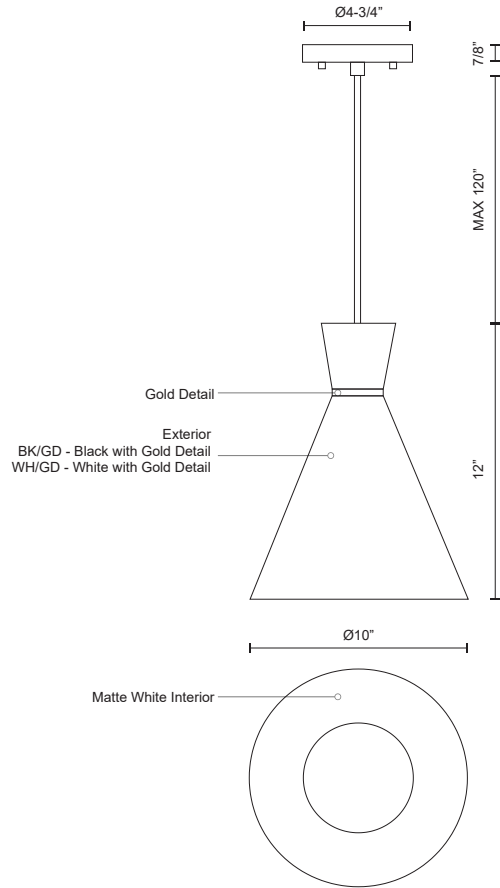

VANDERBILT
493210
PENDANTS

PROJECT

493210-WH/GD
 White with Gold
 detail

493210-BK/GD
 Black with Gold
 detail

SPECIFICATION DETAILS

Fixture Dimensions	D10" x H12"
Lamp Type	Incandescent, Medium Base
Wattage	1 x 60W
Voltage	120V
Shade Details	Spun Aluminum Shade
Adjustable	Yes
Wire Length	120" Max
Wire Type	BK/GD - Black Braided Cord; WH/GD - White Braided Cord;
Sloped Ceiling Adaptable	Yes
Location	Dry
Bulbs Included	No
Canopy Dimensions	D4-3/4" x H7/8"

* For custom options, consult factory for details.
 * For warranty information, please visit www.kuzcolighting.com/warranty

DESCRIPTION

Single-lamp pendant with conical aluminum shade with fine powder-coated finishes and anodized gold ring detail. Exterior shade colors are white or black, with matte white interior. Suspended by cloth cable