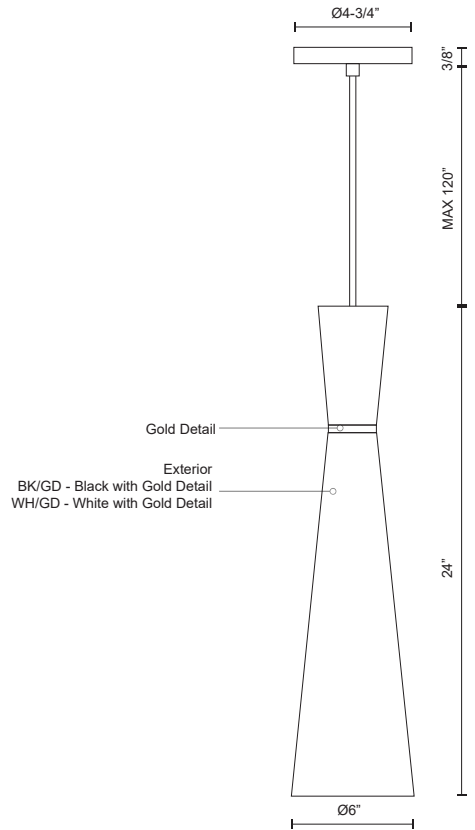

VANDERBILT
493206
 PENDANTS

PROJECT

493206-BK/GD
 Black with Gold
 detail

493206-WH/GD
 White with Gold
 detail

SPECIFICATION DETAILS

* For custom options, consult factory for details.

Fixture Dimensions	D6" x H24"
Lamp Type	Incandescent, A19, Medium Base
Bulbs Included	No
Wattage	1 x 60W
Voltage	120V
Shade Details	Spun Aluminum Shade
Adjustable	Yes
Wire Length	120" Max
Wire Type	Color Matching SVT Cord
Location	Dry
Warranty	5 Years
Canopy Dimensions	D4-3/4" x H3/8"

DESCRIPTION

Single-lamp pendant with conical aluminum shade with fine powder-coated finishes and anodized gold ring detail. Exterior shade colors are white or black, with matte white interior. Suspended by cloth cable