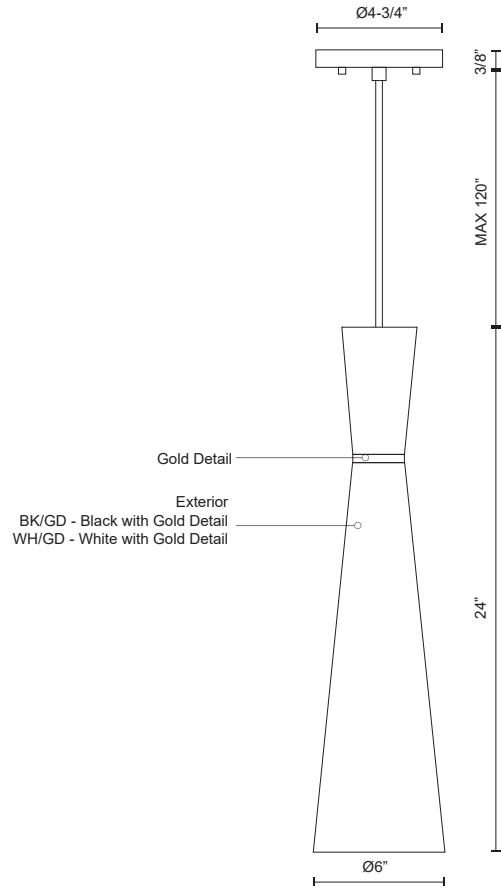

VANDERBILT 493206

PENDANTS

PROJECT

493206-WH/GD
White with Gold
detail

493206-BK/GD
Black with Gold
detail

SPECIFICATION DETAILS

Fixture Dimensions	D6" x H24"
Lamp Type	Incandescent, A19, Medium Base
Wattage	1 x 60W
Voltage	120V
Shade Details	Spun Aluminum Shade
Adjustable	Yes
Wire Length	120" Max
Wire Type	BK/GD - Black Braided Cord; WH/GD - White Braided Cord;
Minimum Hang Height	28"
Sloped Ceiling Adaptable	Yes
Location	Dry
Bulbs Included	No
Canopy Dimensions	D4-3/4" x H3/8"

* For custom options, consult factory for details.

* For warranty information, please visit www.kuzcolighting.com/warranty

DESCRIPTION

Single-lamp pendant with conical aluminum shade with fine powder-coated finishes and anodized gold ring detail. Exterior shade colors are white or black, with matte white interior. Suspended by cloth cable