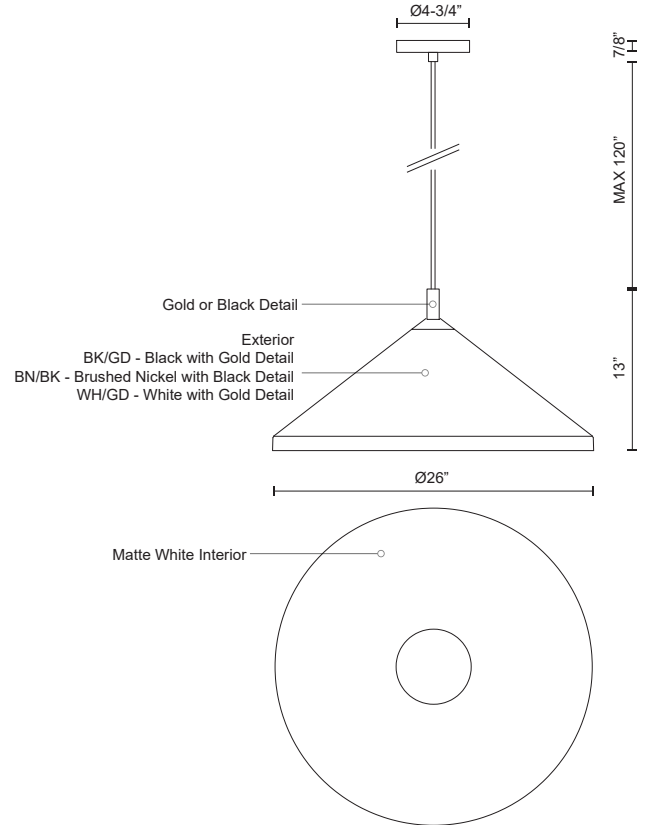

**DOROTHY**  
**493126**  
 PENDANTS

PROJECT

**DESCRIPTION**

Single lamp pendant with conical aluminum shade with fine powder-coated or plated finishes with contrasting finial. Exterior shade colors are black or white with gold detail or brushed nickel with black detail. Suspended by cloth cable. Available in 2 sizes.

493126-BN/BK

Brushed Nickel with  
Black detail

493126-BK/GD

Black with Gold  
detail

493126-WH/GD

White with Gold  
detail

**SPECIFICATION DETAILS**

\* For custom options, consult factory for details.

|                           |                           |
|---------------------------|---------------------------|
| <b>Fixture Dimensions</b> | D26" x H13"               |
| <b>Lamp Type</b>          | Incandescent, Medium Base |
| <b>Bulbs Included</b>     | No                        |
| <b>Wattage</b>            | 1 x 60W                   |
| <b>Voltage</b>            | 120V                      |
| <b>Shade Details</b>      | Spun Aluminum Shade       |
| <b>Adjustable</b>         | Yes                       |
| <b>Wire Length</b>        | 120" Max                  |
| <b>Wire Type</b>          | Color Matching SJT Cord   |
| <b>Location</b>           | Dry                       |
| <b>Warranty</b>           | 5 Years                   |
| <b>Canopy Dimensions</b>  | D4-3/4" x H7/8"           |