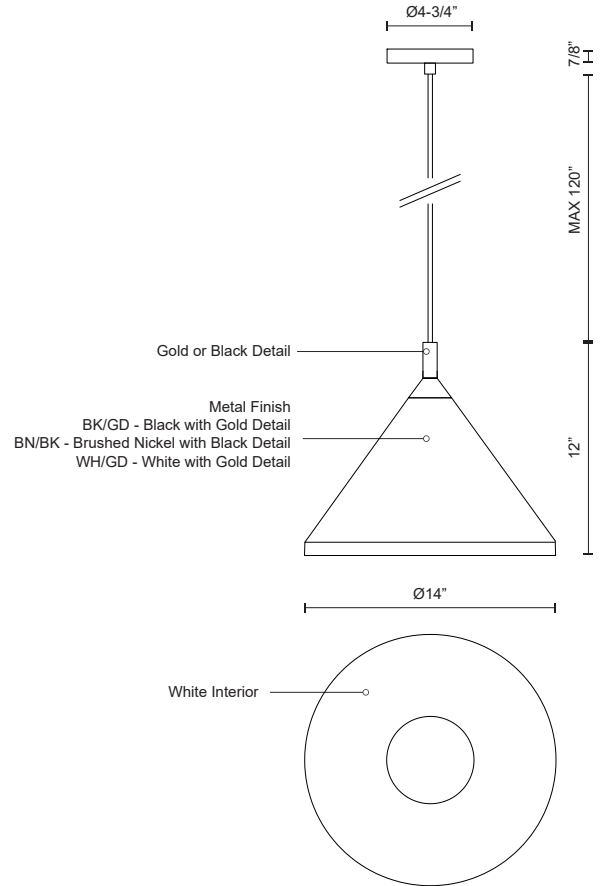

DOROTHY 492814

PENDANTS

PROJECT

492814-BK/GD
Black with Gold
detail

492814-BN/BK
Brushed Nickel with
Black detail

492814-WH/GD
White with Gold
detail

SPECIFICATION DETAILS

Fixture Dimensions	D14" x H12"
Lamp Type	Incandescent, Medium Base
Wattage	1 x 60W
Voltage	120V
Shade Details	Spun Aluminum Shade
Adjustable	Yes
Wire Length	120" Max
Wire Type	BK, BN - Black Braided Cord; WH - White Braided Cord;
Minimum Hang Height	18"
Sloped Ceiling Adaptable	Yes
Location	Dry
Bulbs Included	No
Canopy Dimensions	D4-3/4" x H7/8"

* For custom options, consult factory for details.

* For warranty information, please visit www.kuzcolighting.com/warranty

DESCRIPTION

Single lamp pendant with conical aluminum shade with fine powder-coated or plated finishes with contrasting finial. Exterior shade colors are black or white with gold detail or brushed nickel with black detail. Suspended by cloth cable. Available in 2 sizes.