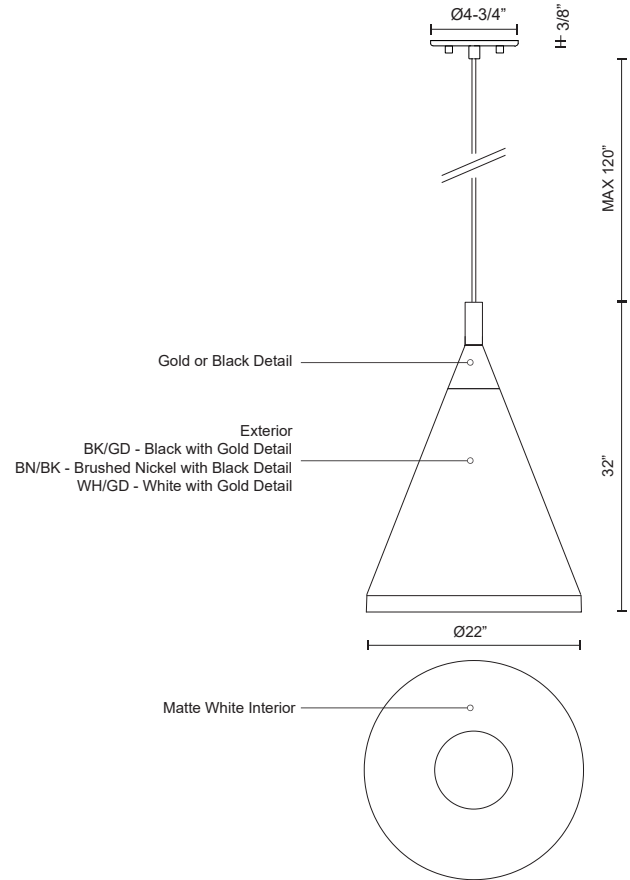

### SPECIFICATION DETAILS

<b>Fixture Dimensions</b>	D22" x H32"
<b>Lamp Type</b>	Incandescent, Medium Base
<b>Wattage</b>	1 x 60W
<b>Voltage</b>	120V
<b>Shade Details</b>	Spun Aluminum Shade
<b>Adjustable</b>	Yes
<b>Wire Length</b>	120" Max
<b>Wire Type</b>	BK, BN - Black Braided Cord; WH - White Braided Cord;
<b>Minimum Hang Height</b>	38"
<b>Sloped Ceiling Adaptable</b>	Yes
<b>Location</b>	Dry
<b>Bulbs Included</b>	No
<b>Canopy Dimensions</b>	D4-3/4" x H3/8"

### DESCRIPTION

Single lamp pendant with conical aluminum shade with fine powder-coated or plated finishes with contrasting finial. Exterior shade colors are black or white with gold detail or brushed nickel with black detail. Suspended by cloth cable. Available in 3 sizes.