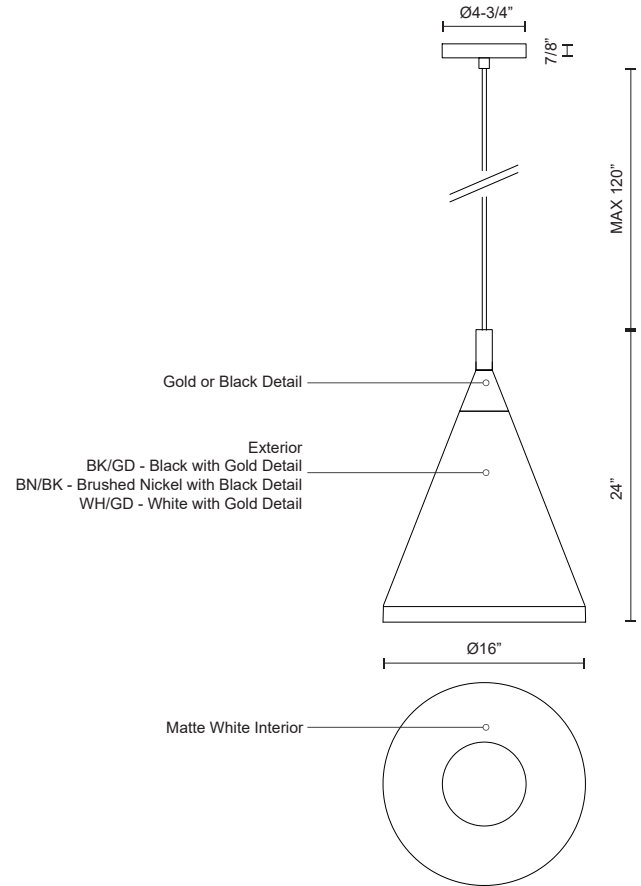

DOROTHY 492716

PENDANTS

PROJECT

492716-BN/BK
Brushed Nickel with
Black detail

492716-BK/GD
Black with Gold
detail

492716-WH/GD
White with Gold
detail

SPECIFICATION DETAILS

Fixture Dimensions	D16" x H24"
Lamp Type	Incandescent, Medium Base
Wattage	1 x 60W
Voltage	120V
Shade Details	Spun Aluminum Shade
Adjustable	Yes
Wire Length	120" Max
Wire Type	BK, BN - Black Braided Cord; WH - White Braided Cord;
Minimum Hang Height	30"
Sloped Ceiling Adaptable	Yes
Location	Dry
Bulbs Included	No
Canopy Dimensions	D4-3/4" x H7/8"

* For custom options, consult factory for details.

* For warranty information, please visit www.kuzcolighting.com/warranty

DESCRIPTION

Single lamp pendant with conical aluminum shade with fine powder-coated or plated finishes with contrasting finial. Exterior shade colors are black or white with gold detail or brushed nickel with black detail. Suspended by cloth cable. Available in 3 sizes.