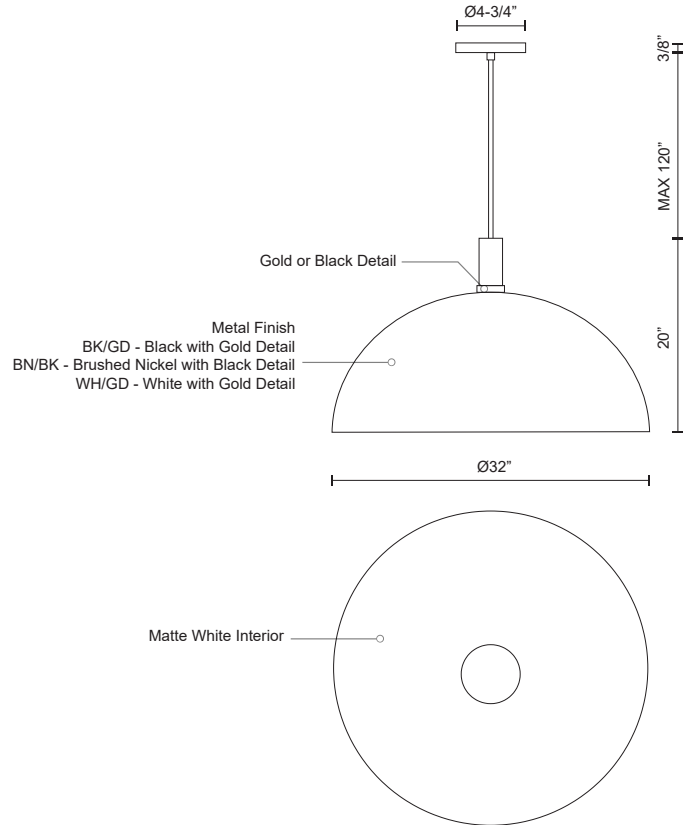

ARCHIBALD 492332

PENDANTS

PROJECT

DESCRIPTION

Single-lamp pendant with aluminum dome shade showcasing powder-coated or plated finishes with metal details and a matte white interior. Exterior shade colors are black, brushed nickel, or white. Suspended by cloth cable. Available in three sizes.

492332-BK/GD
Black with Gold
detail

492332-WH/GD
White with Gold
detail

492332-BN/BK
Brushed Nickel with
Black detail

SPECIFICATION DETAILS

* For custom options, consult factory for details.

Fixture Dimensions	D32" x H20"
Lamp Type	Incandescent, Medium Base
Wattage	1 x 60W
Voltage	120V
Shade Details	Spun Aluminum Shade
Adjustable	Yes
Wire Length	120" Max
Wire Type	BK, BN - Black Braided Cord; WH - White Braided Cord;
Location	Dry
Bulbs Included	No
Warranty	5 Years
Canopy Dimensions	D4-3/4" x H3/8"