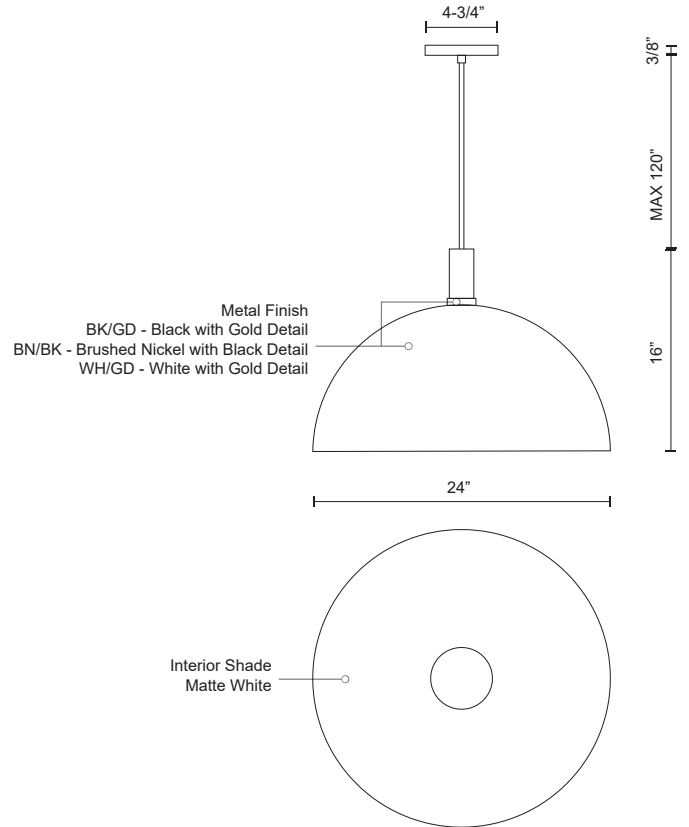

ARCHIBALD 492324

PENDANTS

PROJECT

DESCRIPTION

Single-lamp pendant with aluminum dome shade showcasing powder-coated or plated finishes with metal details and a matte white interior. Exterior shade colors are black, brushed nickel, or white. Suspended by cloth cable. Available in three sizes.

492324-BN/BK
Brushed Nickel with
Black detail

492324-WH/GD
White with Gold
detail

492324-BK/GD
Black with Gold
detail

SPECIFICATION DETAILS

* For custom options, consult factory for details.

Fixture Dimensions	D24" x H16"
Lamp Type	Incandescent, Medium Base
Wattage	1 x 60W
Voltage	120V
Shade Details	Spun Aluminum Shade
Adjustable	Yes
Wire Length	120" Max
Wire Type	BK, BN - Black Braided Cord; WH - White Braided Cord;
Location	Dry
Bulbs Included	No
Warranty	5 Years
Canopy Dimensions	D4-3/4" x H3/8"