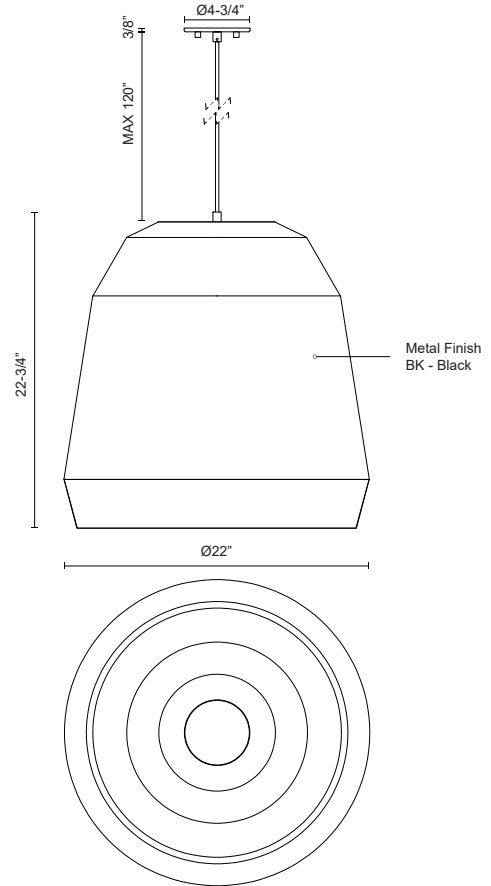

SEDONA
492122
PENDANTS

PROJECT

492122-BK
 Black

SPECIFICATION DETAILS

Fixture Dimensions	D22" x H22-3/4"
Lamp Type	Incandescent, Medium Base
Wattage	1 x 60W
Voltage	120V
Shade Details	Spun Aluminum Shade
Adjustable	Yes
Wire Length	120" Max
Wire Type	BK - Black Braided Cord
Minimum Hang Height	28"
Sloped Ceiling Adaptable	Yes
Location	Dry
Bulbs Included	No
Illumination Direction	Downlight
Paint Finish	BK02
Canopy Dimensions	D4-3/4" x H3/8"

* For custom options, consult factory for details.

* For warranty information, please visit www.kuzcolighting.com/warranty

DESCRIPTION

Single-lamp pendant with faceted aluminum shade showcasing powder-coated finishes against a matte white interior. Exterior shade color in black. Suspended by cloth cable. Available in two sizes.