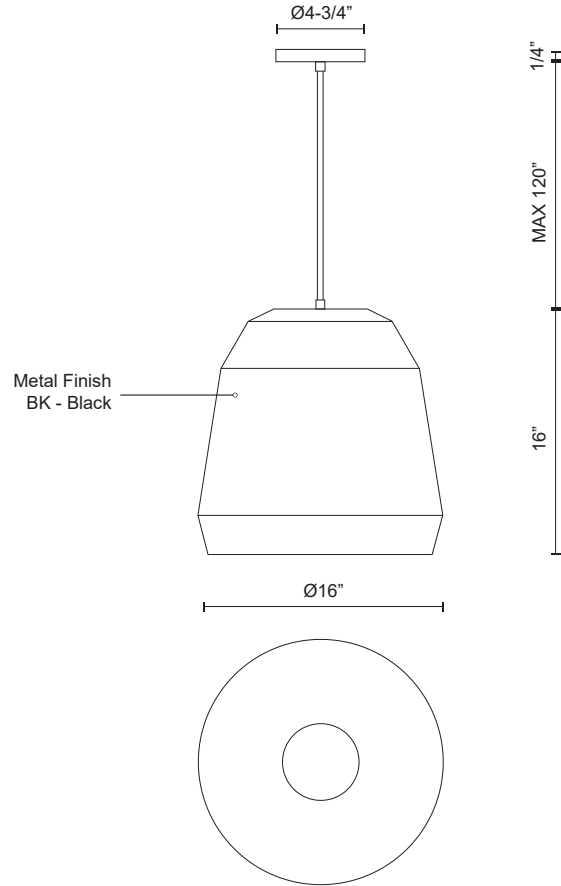

SEDONA
492116
PENDANTS

PROJECT

492116-BK
 Black

SPECIFICATION DETAILS

Fixture Dimensions	D16" x H16"
Lamp Type	Incandescent, Medium Base
Wattage	1 x 60W
Voltage	120V
Shade Details	Spun Aluminum Shade
Adjustable	Yes
Wire Length	120" Max
Wire Type	Black Braided Cord
Sloped Ceiling Adaptable	Yes
Location	Dry
Bulbs Included	No
Canopy Dimensions	D4-3/4" x H1/4"

* For custom options, consult factory for details.
 * For warranty information, please visit www.kuzcolighting.com/warranty

DESCRIPTION

Single-lamp pendant with faceted aluminum shade showcasing powder-coated finishes against a matte white interior. Exterior shade color in black. Suspended by cloth cable. Available in two sizes.