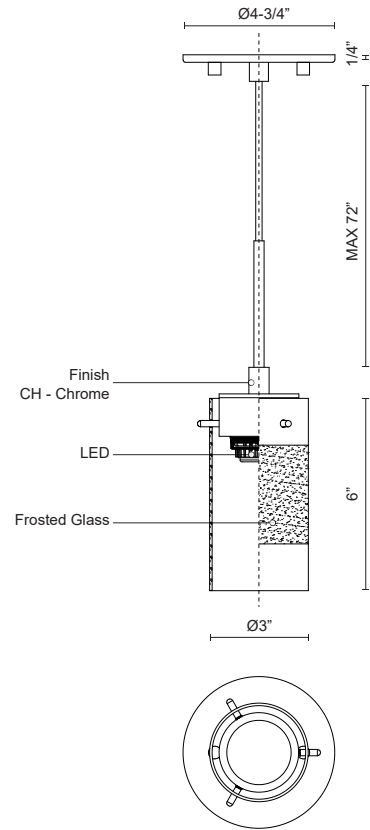

MEYER
443021CH-LED
 PENDANTS

PROJECT

DESCRIPTION

Single lamp LED pendant with frosted cylinder glass shade. Metal details in chrome finish, and is equipped with our powerful 120V AC LED technology

SPECIFICATION DETAILS

* For custom options, consult factory for details.

Fixture Dimensions	D3" x H6"
Light Source	LED
Wattage	5W
Total Lumens	400lm
Delivered Lumens	253lm
Voltage	120V
Color Temperature	3000K
CRI (Ra)	>90
Optional Color Temps	2700K - 5000K Available, Minimum Order Quantities Apply
LED Rated Life	50,000 hours
Dimming	100% - 10%, ELV Dimmer (Not Included)
Diffuser Details	Clear with Frosted Stripe
Adjustable	Yes
Wire Length	72" Max
Wire Type	Clear SVT Cord
Location	Dry
Warranty	5 Years
Finish Option(s)	Chrome