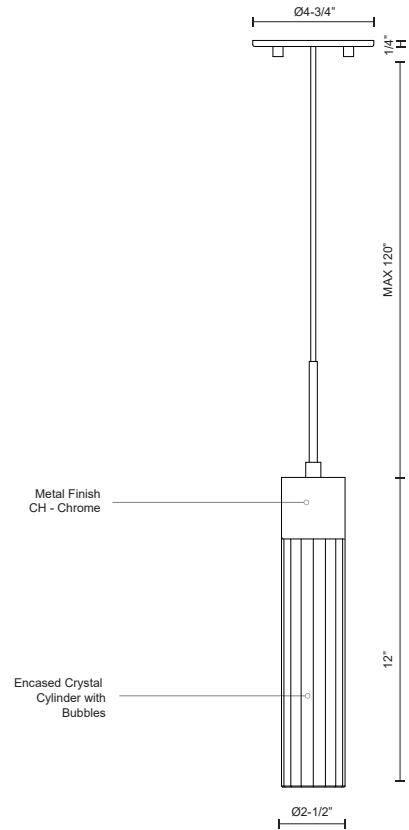

ADRIAN
440111CH-LED
 PENDANTS

PROJECT

DESCRIPTION

Single lamp LED pendant with fine cut encased bubble crystal cylinder. Chrome metal details, and is equipped with our powerful 120V AC LED technology.

SPECIFICATION DETAILS

* For custom options, consult factory for details.

Fixture Dimensions	D2-1/2" x H12"
Light Source	AC LED Module
Wattage	10W
Total Lumens	800lm
Delivered Lumens	CH-366lm
Voltage	120V
Color Temperature	3000K
CRI (Ra)	90CRI
Optional Color Temps	2700K - 5000K Available, Minimum Order Quantities Apply
LED Rated Life	50,000 hours
Dimming	100% - 10%, ELV Dimmer (Not Included)
Crystal Details	Clear Encased Bubble Crystal
Adjustable	Yes
Wire Length	120" Max
Wire Type	Clear SVT Cord
Location	Dry
Warranty	5 Years
Canopy Dimensions	D4-3/4" x H1/4"
Finish Option(s)	Chrome